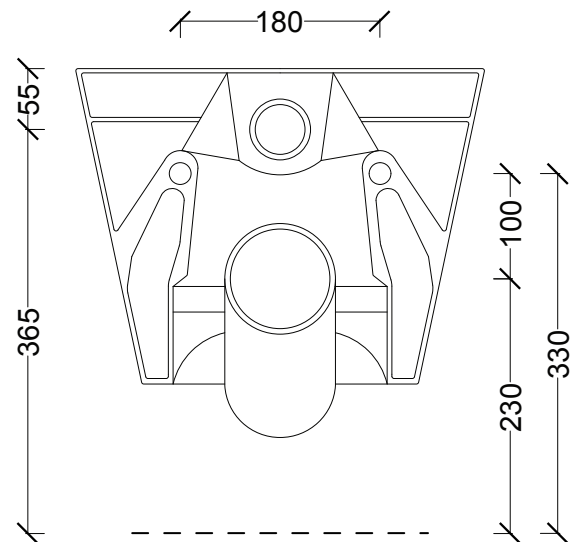

SERIES: HIDE ROUND
OBJECT: VASO SOSPESO

CODE: 31170101

SERIES: HIDE ROUND
OBJECT: BIDET SOSPESO

CODE: 31180101