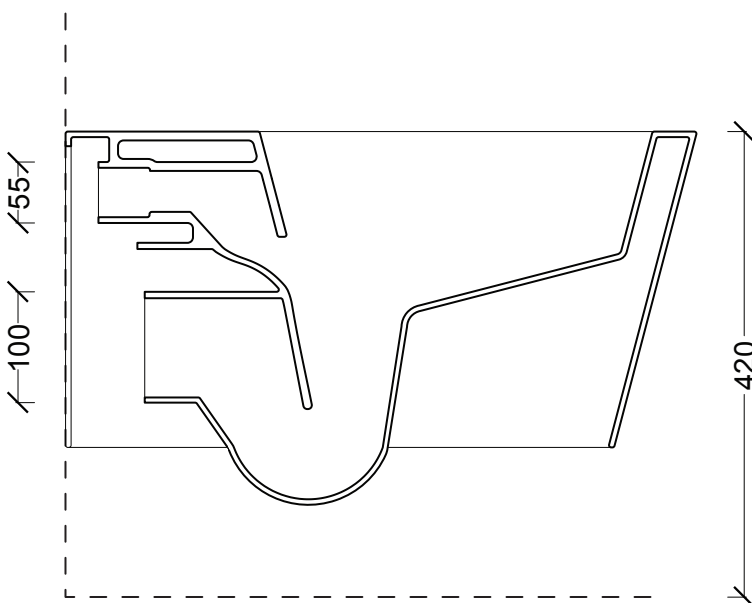

SERIES: HIDE ROUND
OBJECT: VASO SOSPESO

CODE: 31170101

SERIES: HIDE ROUND
OBJECT: BIDET SOSPESO

CODE: 31180101