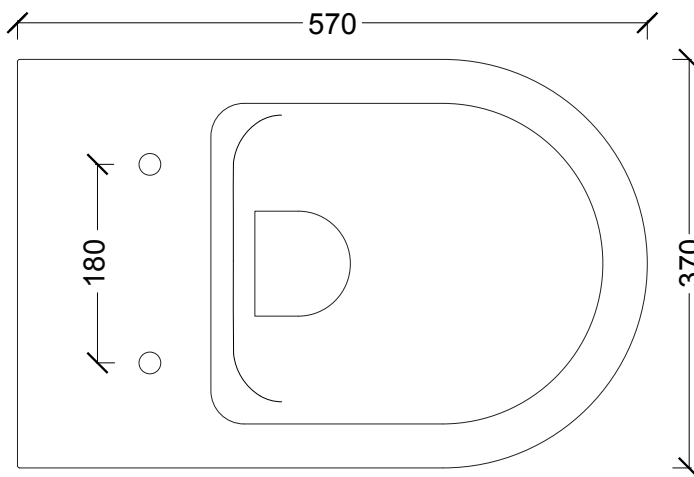

SERIES: HIDE ROUND
OBJECT: VASO SOSPESO

CODE: 31170101

SERIES: HIDE ROUND
OBJECT: BIDET SOSPESO

CODE: 31180101