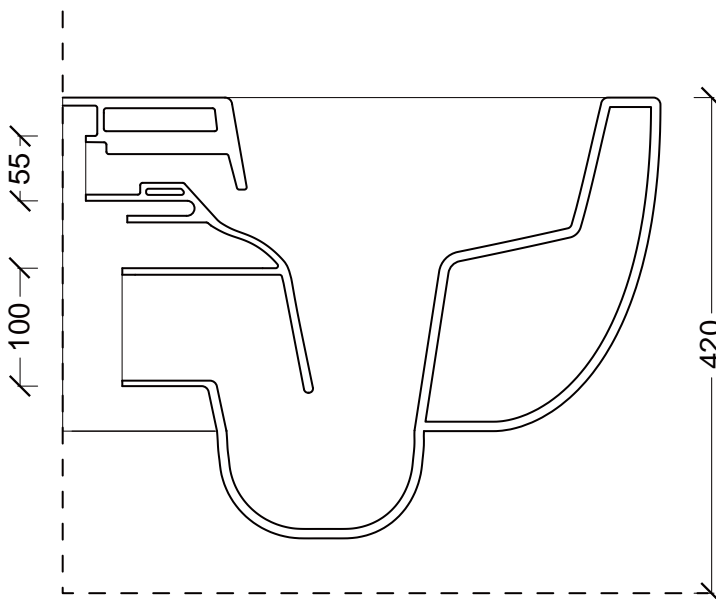

SERIES: UNICA

OBJECT: VASO SOSPESO 50

CODE: 32220101

SERIES: UNICA

OBJECT: BIDET SOSPEO 50

CODE: 32230101