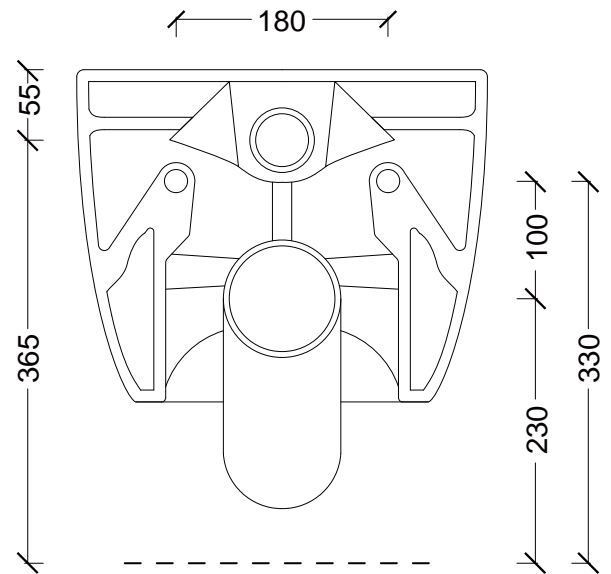

SERIES: UNICA

OBJECT: VASO SOSPESO 50

CODE: 32220101

SERIES: UNICA

OBJECT: BIDET SOSPEO 50

CODE: 32230101