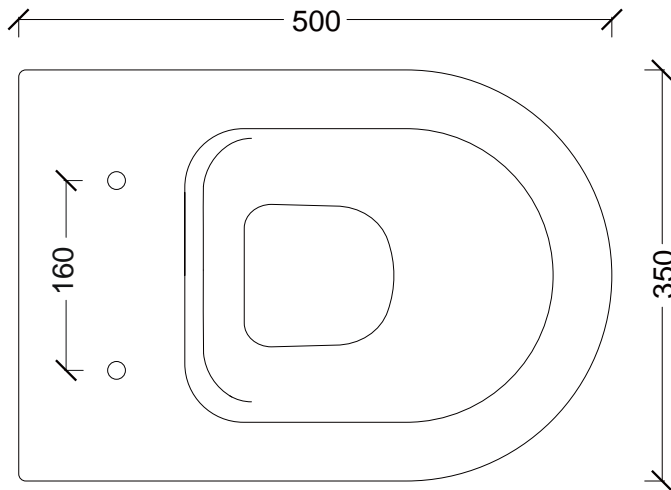

SERIES: UNICA

OBJECT: VASO SOSPESO 50

CODE: 32220101

SERIES: UNICA

OBJECT: BIDET SOSPEO 50

CODE: 32230101