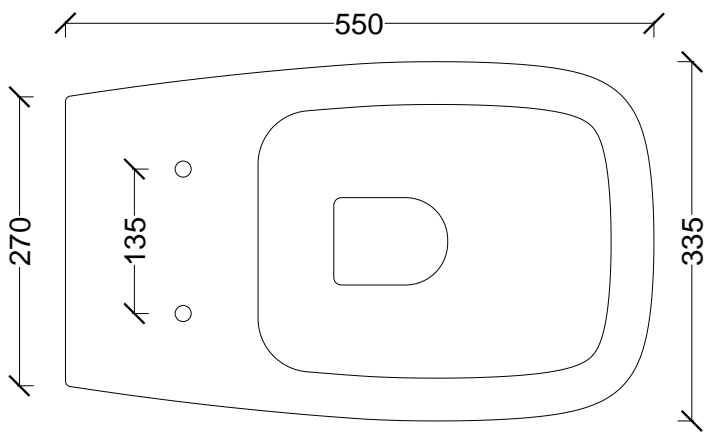

ALICE  
CERAMICA

**SERIES: NUR**  
**OBJECT: WC A TERRA**

CODE: 33100101

**SERIES: NUR**

**OBJECT: BIDET A TERRA**

CODE: 33110101