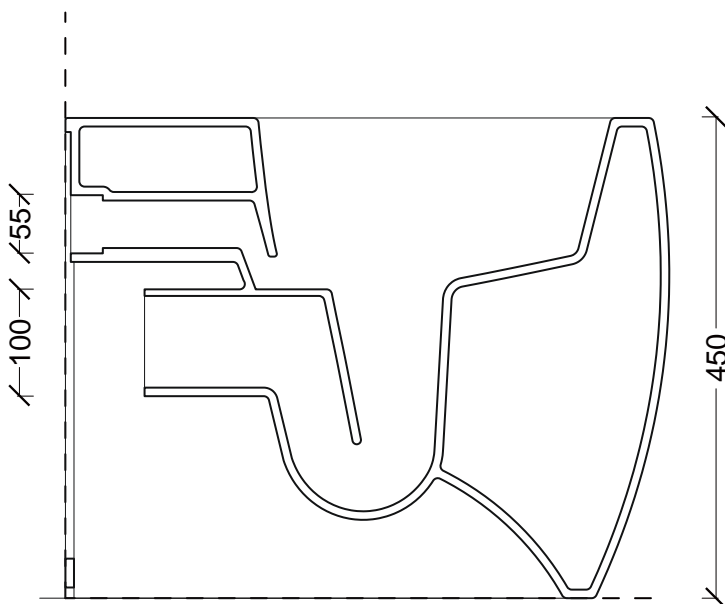

ALICE  
CERAMICA

**SERIES: NUR**  
**OBJECT: WC A TERRA**

CODE: 33100101

**SERIES: NUR**

**OBJECT: BIDET A TERRA**

CODE: 33110101