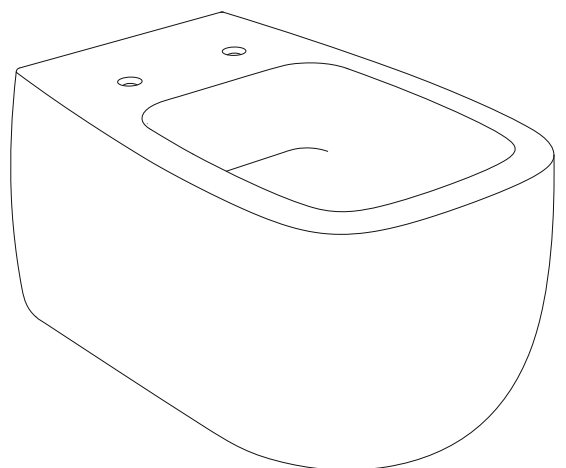

# ALICE CERAMICA

**SERIES: NUR**

**OBJECT: WC SOSPESO**

**CODE: 33120101**

**SERIES: NUR**

**OBJECT: BIDET SOSPESO**

CODE: 33130101