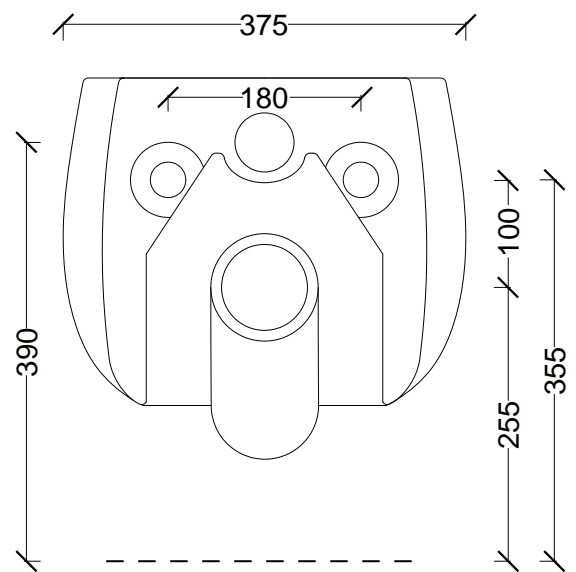

# ALICE CERAMICA

**SERIES: NUR**

**OBJECT: WC SOSPESO**

**CODE: 33120101**

**SERIES: NUR**

**OBJECT: BIDET SOSPESO**

CODE: 33130101