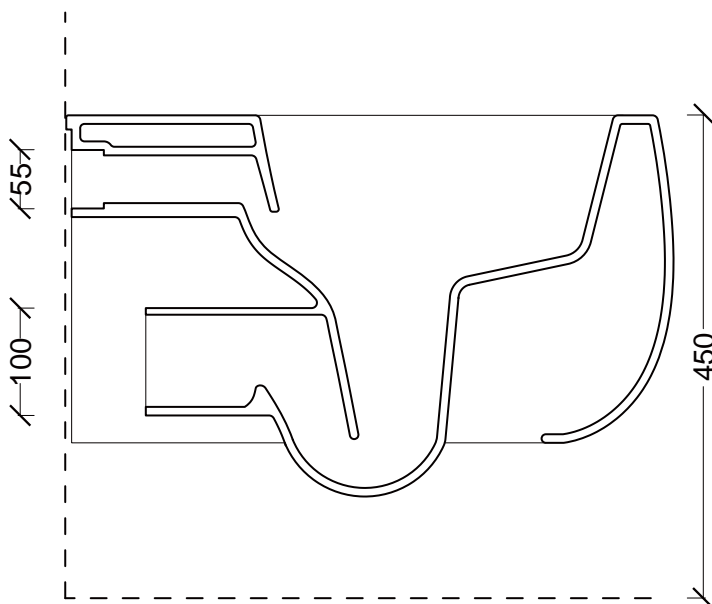

# ALICE CERAMICA

**SERIES: NUR**

**OBJECT: WC SOSPESO**

**CODE: 33120101**

**SERIES: NUR**

**OBJECT: BIDET SOSPESO**

CODE: 33130101