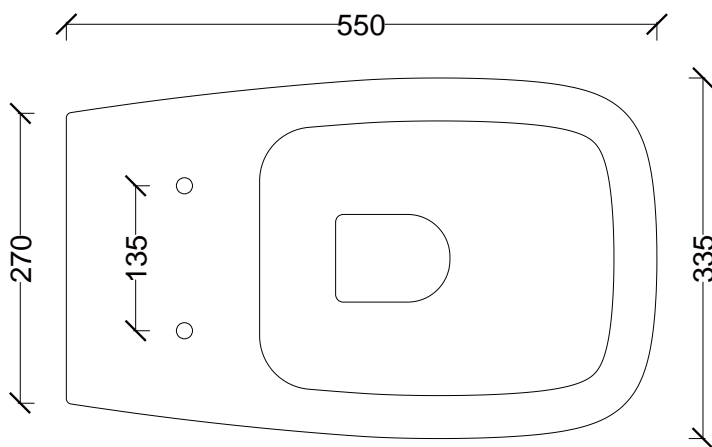

# ALICE CERAMICA

**SERIES: NUR**

**OBJECT: WC SOSPESO**

**CODE: 33120101**

**SERIES: NUR**

**OBJECT: BIDET SOSPESO**

CODE: 33130101