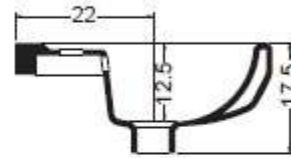

technicalsleepy

**SLEEPY 47x33** cod. 400403  
Lavabo ad angolo Sleepy da cm.47x33  
*Corner washbasin Sleepy of cm.47x33*