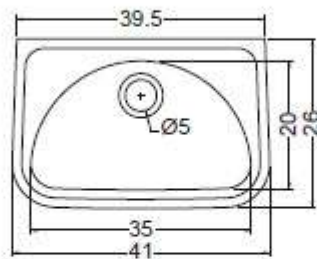

technicalsleepy

SLEEPY lavabo 41 cod. 400405
Lavabo Sleepy da cm.41
Washbasin Sleepy of cm.41