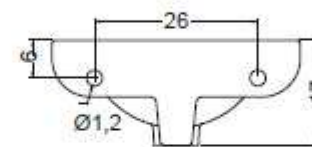

technicalsleepy

SLEEPY lavabo 41 cod. 400405
Lavabo Sleepy da cm.41
Washbasin Sleepy of cm.41