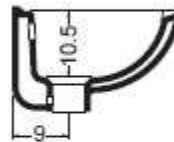

technicalsleepy

SLEEPY lavabo 41 cod. 400405
Lavabo Sleepy da cm.41
Washbasin Sleepy of cm.41