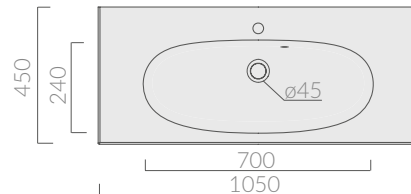

COLORI / COLORS

○ 7103 bianco
white

Lavabo cm 105x45, monoforo. Installazione
sospesa/soprapiano.
Washbasin 105x45 cm, one hole. Wall-hung/
countertop installation.

Kg. 26

ACCESSORI INCLUSI / ACCESSORIES INCLUDED