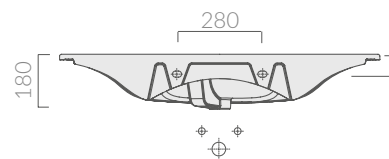

COLORI / COLORS

○ 7103 bianco
white

Lavabo cm 105x45, monoforo. Installazione
sospesa/soprapiano.
Washbasin 105x45 cm, one hole. Wall-hung/
countertop installation.

Kg. 26

ACCESSORI INCLUSI / ACCESSORIES INCLUDED