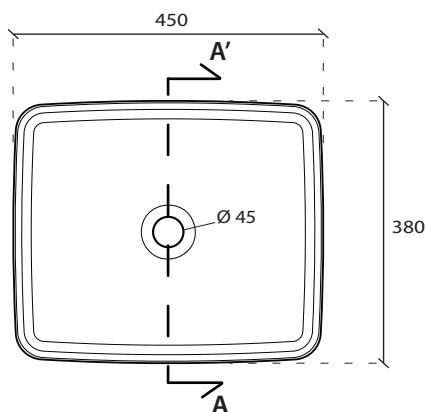

Art. **7414**

INFO

LAVABO DA APPOGGIO
Countertop Washbasin

PESO **Kg 9**
Weight

REVISIONE 1.0
Silvano Mariano

DATA
28/10/15

CE EN 146688

COLORI

BIANCO LUCIDO cod. **7414**
Glossy White

BIANCO MATT cod. **7414MT**
Matt White

NERO LUCIDO cod. **7414NE**
Glossy Black

NERO MATT cod. **7414NEMT**
Matt Black

SABBIA cod. **7414SA**
Sand

OTTANIO cod. **7414ON**
Blue Petrol

ACCESSORI

PILETTA CON COVER IN CERAMICA
Open drain with ceramic cover

cod. **9916** cod. **9916MT**

cod. **9916NE**

cod. **9916NEMT**

cod. **9916SA**

cod. **9916ON**

VISTA DALL'ALTO

VISTA LATERALE

SEZIONE A-A'