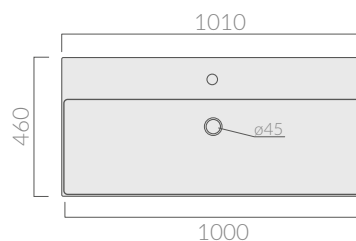

COLORI / COLORS

- 8937 bianco
 white
- 8937MT bianco matt
 matt white

Lavabo cm 101 x 46 monoforo con troppo pieno. Installazione sospesa.
Washbasin 101 x 46 cm 1 tap hole with overflow. Wall-hung installation.

specifications/dimension and/or operating characteristics of the products at any time and without giving notice. The ceramic items weight may vary up to 20%.