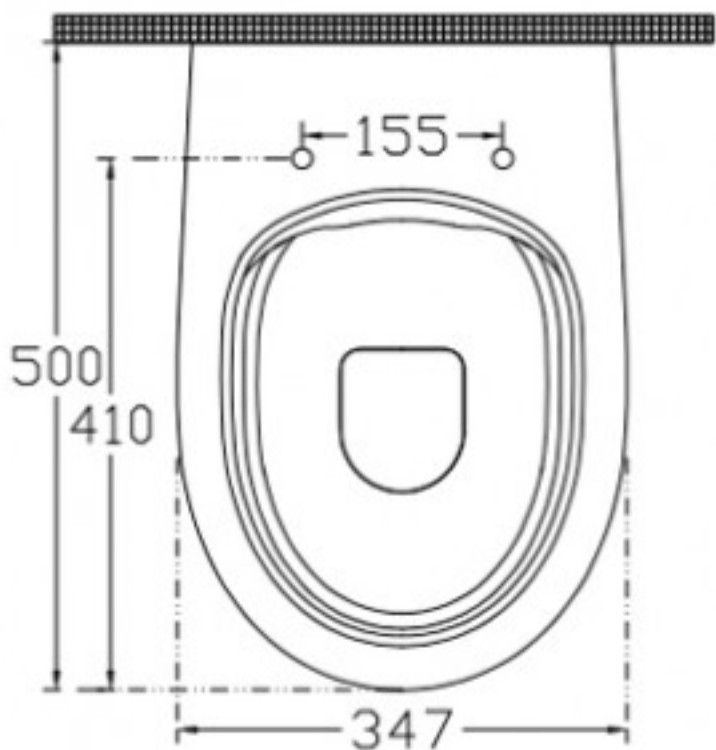

10AB10001

Absolute rimLess

BTW Single WC

10AB42001

Absolute BTW Bidet