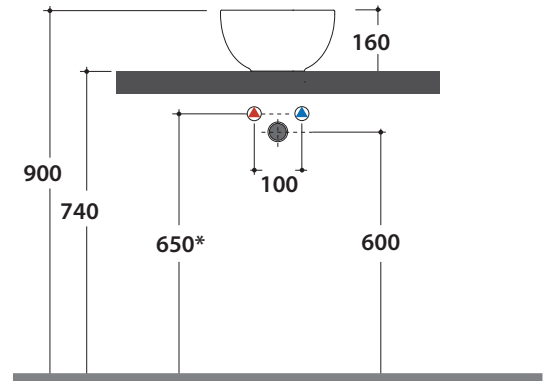

Basin Ø 30 h 16 cm. Sit-on installation. Weight 5 Kg

\* For taps mounted on counter top

Cod. **F1024BI**

Valve drain with ceramic top for basins without overflow. Weight 0,5 Kg

Cod. **F1024CR**

Chromed valve drain for basins without overflow. Weight 0,5 Kg