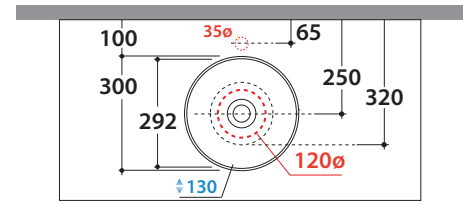

T-EDGE BASIN B6T30BI

CE EN 14688:2015

GLOBO

It can be combined with Arredo Wood furniture

Ceramic antibacterial effect
BATAFORM®

Bagno di Colore

Glazed product with
CERASLIDE®

GLOBOTHIN®

Le Pietre

Cod. **B6R30BI**

Basin Ø 30 h 16 cm. Sit-on installation. Weight 5 Kg