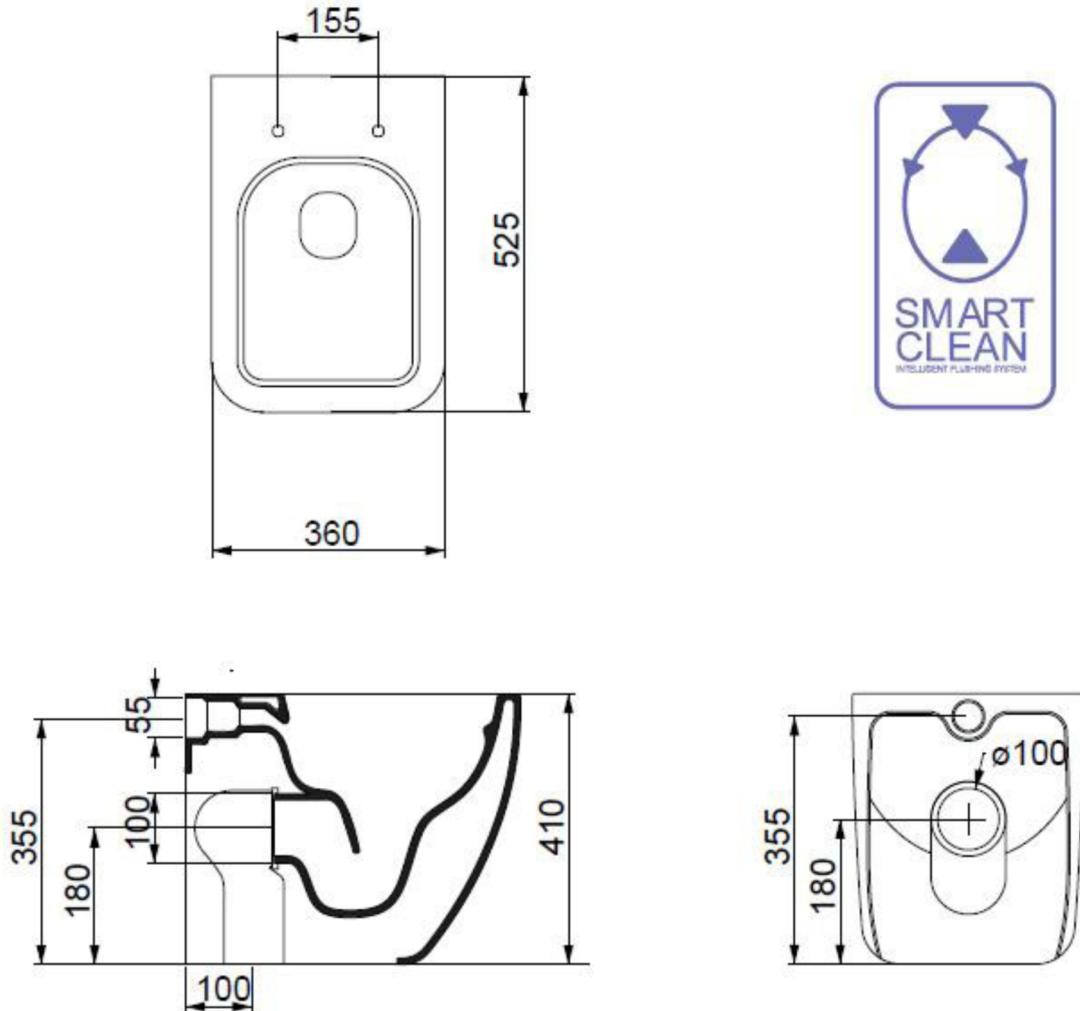

Vaso Brio Smart Clean scarico parete convertibile a pavimento mediante curva tecnica.

Wc Brio Smart Clean wall drain suitable for floor drain with technical elbow.

Code: BRWC01