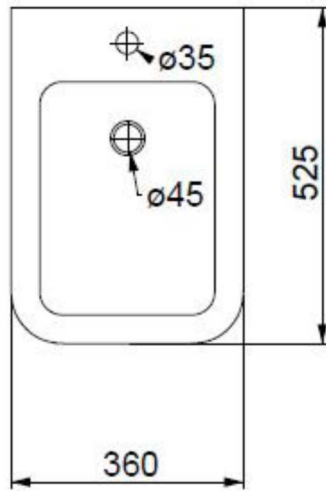

Code: BRBISO

Bidet Brio sospeso monoforo (senza foro su richiesta)

Bidet Brio wall-hung one hole (without hole on request)

Code: **BRWCSO**

Vaso Brio Smart Clean sospeso

Wc Brio Smart Clean wall-hung