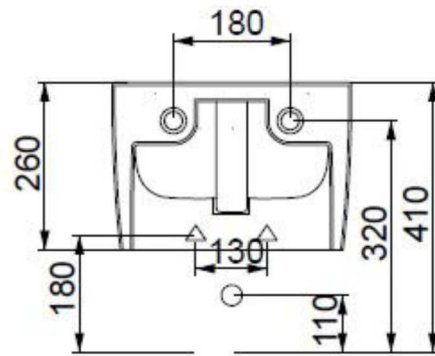

Code: BRBISO

Bidet Brio sospeso monoforo (senza foro su richiesta)

Bidet Brio wall-hung one hole (without hole on request)

Code: **BRWCSO**

Vaso Brio Smart Clean sospeso

Wc Brio Smart Clean wall-hung