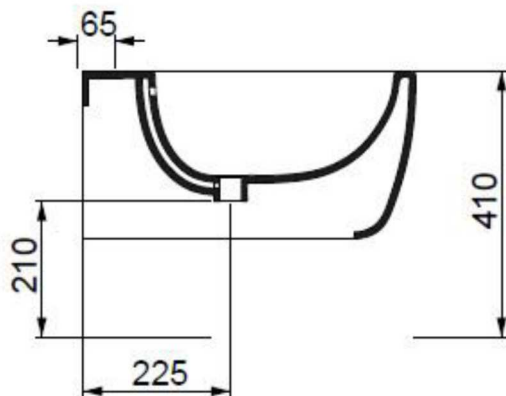

Code: BRBISO

Bidet Brio sospeso monoforo (senza foro su richiesta)

Bidet Brio wall-hung one hole (without hole on request)

Code: **BRWCSO**

Vaso Brio Smart Clean sospeso

Wc Brio Smart Clean wall-hung