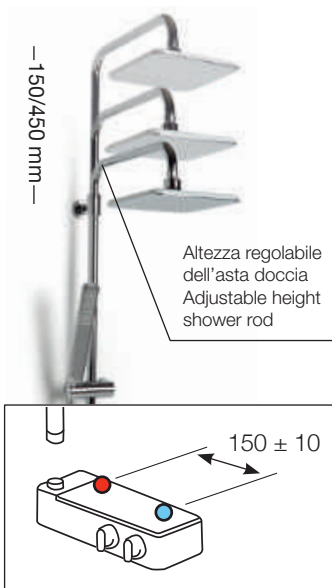

x1

250x h 1000/1300 mm

1. Soffione doccia ovale
Oval shower head
2. Asta telescopica
Telescopic pole
3. Doccetta a mano con salicendi
Hand shower with sliding bar
4. Mensola portasapone
Soapholder shelf
5. Corpo rubinetteria
Faucet body

Raccordi in ottone
Brass fittings

TAMANACO