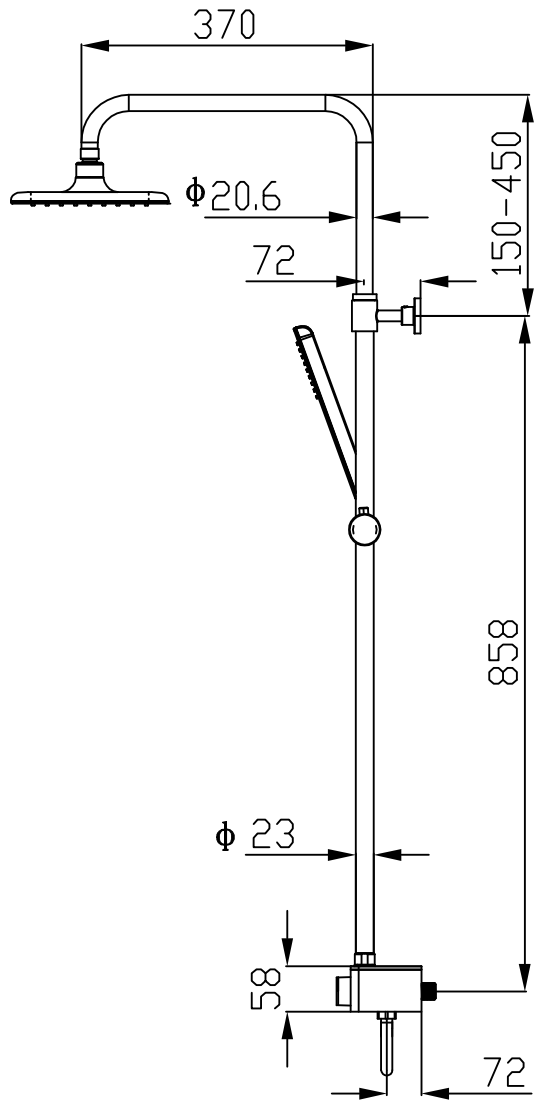

x1

250x h 1000/1300 mm

1. Soffione doccia ovale
Oval shower head
2. Asta telescopica
Telescopic pole
3. Doccetta a mano con salicendi
Hand shower with sliding bar
4. Mensola portasapone
Soapholder shelf
5. Corpo rubinetteria
Faucet body

Raccordi in ottone
Brass fittings

TAMANACO