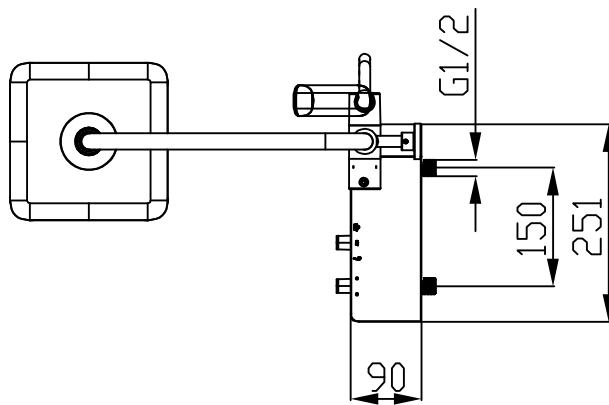

x1

250x h 1000/1300 mm

1. Soffione doccia ovale
Oval shower head
2. Asta telescopica
Telescopic pole
3. Doccetta a mano con salicendi
Hand shower with sliding bar
4. Mensola portasapone
Soapholder shelf
5. Corpo rubinetteria
Faucet body

Raccordi in ottone
Brass fittings

TAMANACO