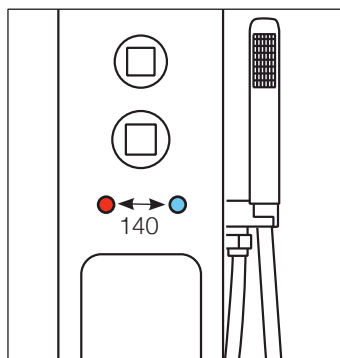

loira

220x h 1600 mm

1. Soffione doccia integrato
Head shower
2. Idrogetti
Jets
3. Deviatore
Diverter
4. Miscelatore meccanico
Mechanical mixer
5. Doccetta a due vie
Hand shower with diverter
6. Portashampoo
Shampoo shelf
7. Dispenser sapone
Soap dispenser

Attacchi acqua calda e fredda
Hot and cold water connections

BIANCO
WHITE

SILVER
SILVER

1600 mm

220 mm

LOIRA

TAMANACO

1/2" water inlet