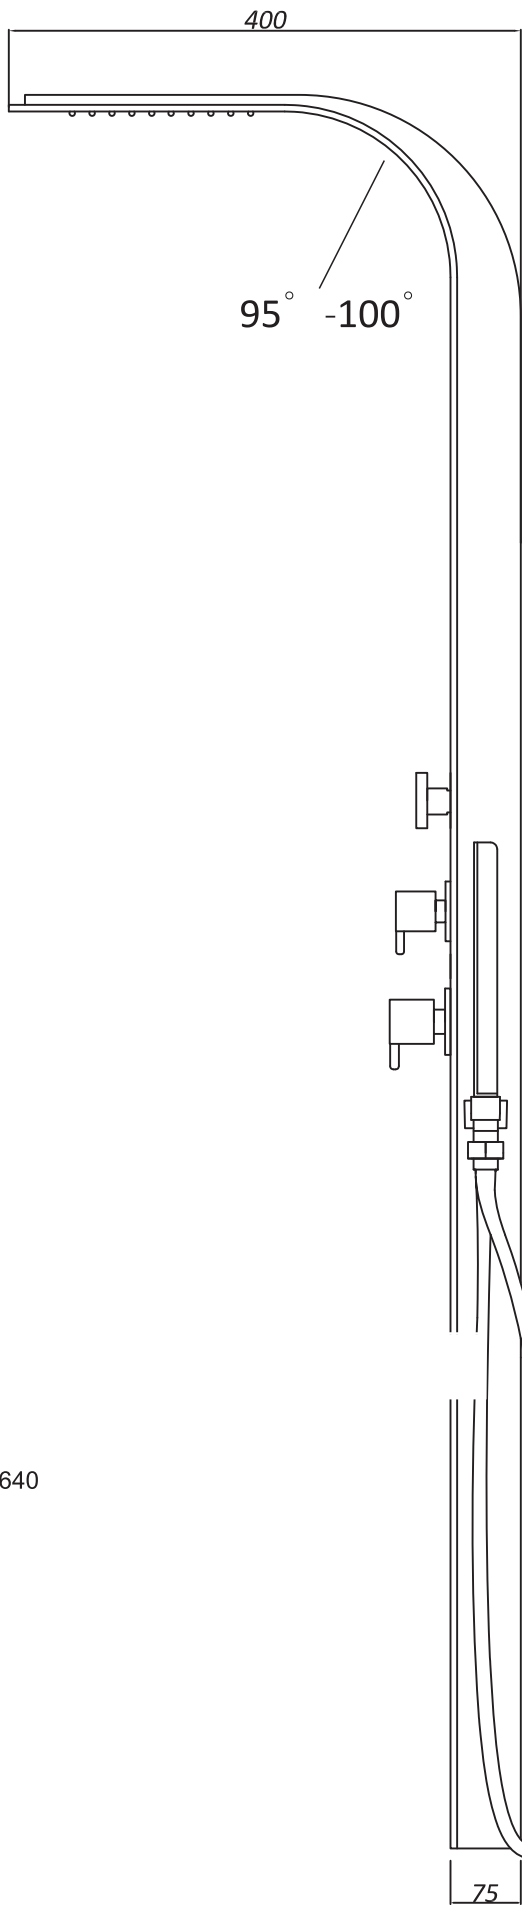

loira

220x h 1600 mm

1. Soffione doccia integrato
Head shower
2. Idrogetti
Jets
3. Deviatore
Diverter
4. Miscelatore meccanico
Mechanical mixer
5. Doccetta a due vie
Hand shower with diverter
6. Portashampoo
Shampoo shelf
7. Dispenser sapone
Soap dispenser

Attacchi acqua calda e fredda
Hot and cold water connections

BIANCO
WHITE

SILVER
SILVER

1600 mm

220 mm

LOIRA

TAMANACO

1/2" water inlet