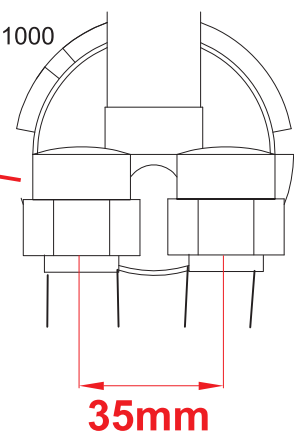

loira

220x h 1600 mm

1. Soffione doccia integrato
Head shower
2. Idrogetti
Jets
3. Deviatore
Diverter
4. Miscelatore meccanico
Mechanical mixer
5. Doccetta a due vie
Hand shower with diverter
6. Portashampoo
Shampoo shelf
7. Dispenser sapone
Soap dispenser

Attacchi acqua calda e fredda
Hot and cold water connections

BIANCO
WHITE

SILVER
SILVER

1600 mm

220 mm

LOIRA

TAMANACO

1/2" water inlet