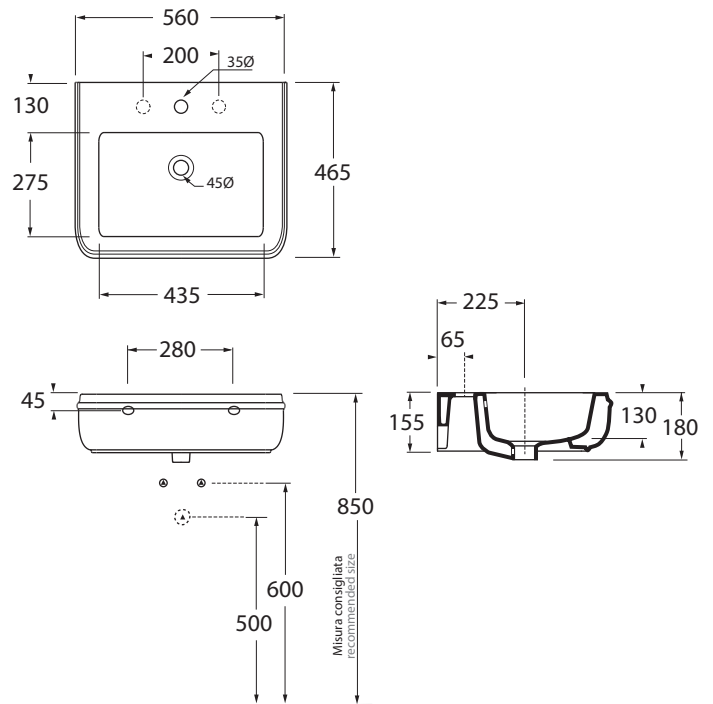

CHLP05646TOM

lavabi/washbasins

codice  
code

Lavabo Charme appoggio/sospeso mono foro cm 55x46.  
Charme washbasin wall-hung/over-counter 1 tap hole cm 55x46.

bianco lucido/ shiny white

CHLP05646TOMBI

Lavabo Charme appoggio/sospeso tre fori cm 55x46.  
Charme washbasin wall-hung/over-counter 3 tap holes cm 55x46.

bianco lucido/ shiny white

CHLP05646TOTBI

CM 56x46,5xh18

plf italy pz.30 - plf export pcs.40

kg 18,5

scala/scale 1:20 dimensioni/dimensions in mm

Complementi/complements:

codice  
code

Piletta automatica con troppo pieno  
Automatic waste system with over flow

kg 0,5

PILTR

TECHNICAL SHEET n°: <b>01</b>	DESIGNER: <b>LAUDANI &amp; ROMANELLI</b>	CODE: <b>CHLP05646TOM CHLP05646TOTBI</b>	Azzurra sanitari in ceramica S.p.a. via Civita Castellana snc 01030 Castel S.Elia (VT) - ITALY Tel. +39.0761 518155 Fax. +39.0761 514560	
SHEET FORMAT: <b>A4</b>	ISO	REVISION: <b>02</b>	SCALE: <b>1:20</b>	DATE: <b>09/07/2019</b>
REGULATIONS: <b>CE EN 14688 / EN31 / Dop-14688</b>				
All the measurements respect the tolerances provided by the "AZZURRA QUALITY GUIDELINES".				