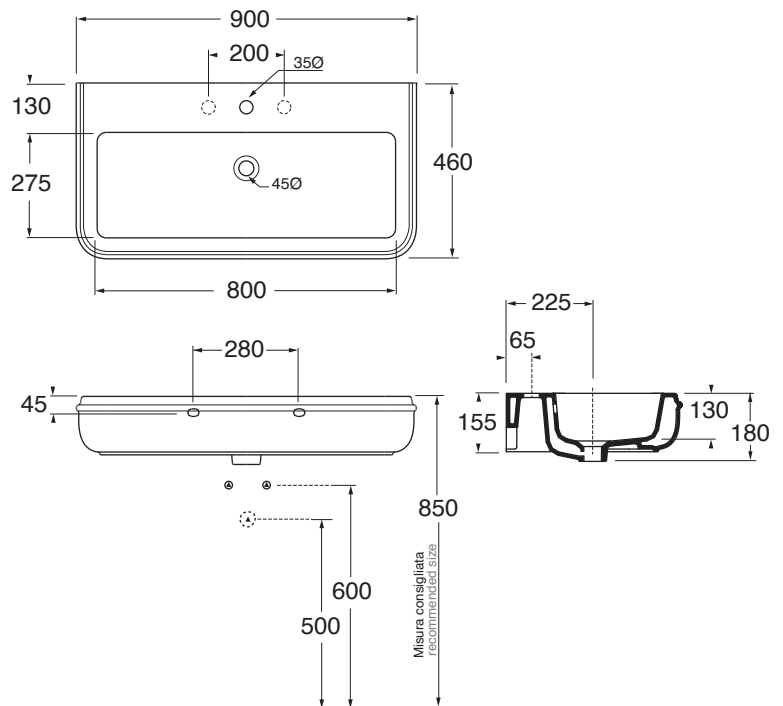

CHLP09046TOM lavabi/washbasins

codice
code

Lavabo Charme appoggio/sospeso mono foro cm 90x46.
Charme washbasin wall-hung/over-counter 1 tap hole cm 90x46.

bianco lucido/shiny white

CHLP09046TOMBI

Lavabo Charme appoggio/sospeso tre fori cm 90x46.
Charme washbasin wall-hung/over-counter 3 tap holes cm 90x46.

bianco lucido/shiny white

CHLP09046TOTBI

CM 90x46xh18

plt italy pz.12- plt export pcs.20

kg 26,5

scala/scale 1:20 dimensioni/dimensions in mm

Ceramica

bianco lucido
shiny white

Complementi/complements:

Codice
code

Pileffa automatica con troppo pieno
Automatic waste system with over flow

PILTR

kg 0,5

TECHNICAL SHEET n°: 01	DESIGNER: LAUDANI & ROMANELLI	CODE: CHLP09046TOMBI CHLP09046TOTBI	Azzurra sanitari in ceramica S.p.a. via Civita Castellana snc 01030 Castel S.Elia (VT) - ITALY Tel.+39.0761 518155 Fax.+39.0761 514560	
SHEET FORMAT: A4	ISO	REVISION: 03	SCALE: 1:20	DATE: 11/11/2022
REGULATIONS: CE EN 14688 / EN31 / Dop-14688				
All the measurements respect the tolerances provided by the "AZZURRA QUALITY GUIDELINES".				