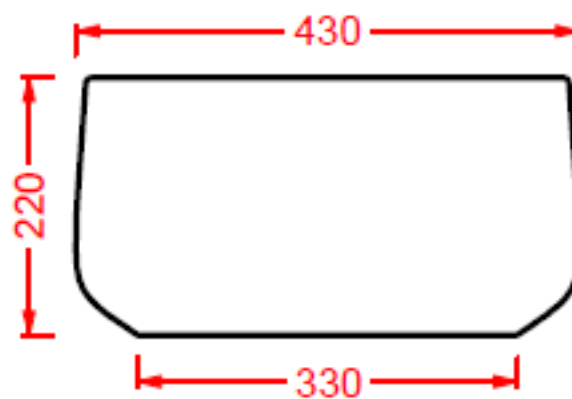

ART CERAM

COL006 COGNAC QUADRO 43

lavabo appoggio

countertop washbasin

the.artceram
made in Italy