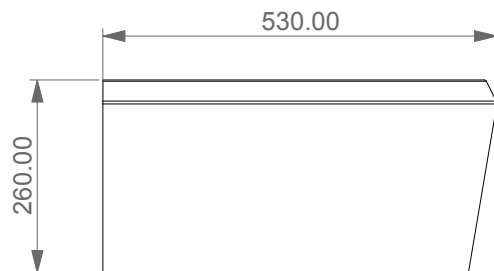

FRONT

LEFT

GSG
CERAMIC DESIGN

Bidet sospeso Cruise monoforo
(senza foro su richiesta)
Cruise bidet wall-hung one hole
(no hole on request)

TOP

REAR

SECTION

<p>Designation Bidet sospeso Cruise monoforo (senza foro su richiesta) Cruise bidet wall-hung one hole (no hole on request)</p>	<p>GSG CERAMIC DESIGN</p>
<p>Scale 1:10</p>	<p>This drawing including the respected data may neither be duplicated nor modified nor altered without the consent of GSG Ceramic Design. The use of the data/technical drawings take place at users own risk and under exclusion of any liability of GSG Ceramic Design.</p>
<p>cod. CRBISO</p>	<p>The dimensions are not binding; products are subject to changes. Measurement shown may be subjected to small variations or are indicative.</p>