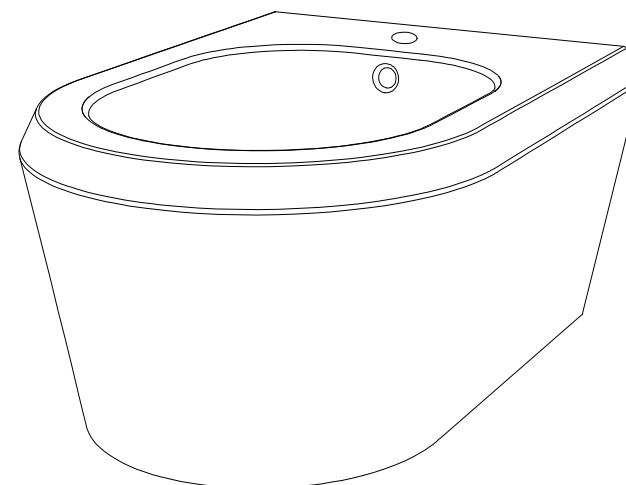

FRONT

LEFT

GSG
CERAMIC DESIGN

Bidet sospeso Cruise monoforo
(senza foro su richiesta)
Cruise bidet wall-hung one hole
(no hole on request)

TOP

REAR

SECTION

<p>Designation Bidet sospeso Cruise monoforo (senza foro su richiesta) Cruise bidet wall-hung one hole (no hole on request)</p>	<p>GSG CERAMIC DESIGN</p>
<p>Scale 1:10</p>	<p>This drawing including the respected data may neither be duplicated nor modified nor altered without the consent of GSG Ceramic Design. The use of the data/technical drawings take place at users own risk and under exclusion of any liability of GSG Ceramic Design.</p>
<p>cod. CRBISO</p>	<p>The dimensions are not binding; products are subject to changes. Measurement shown may be subjected to small variations or are indicative.</p>