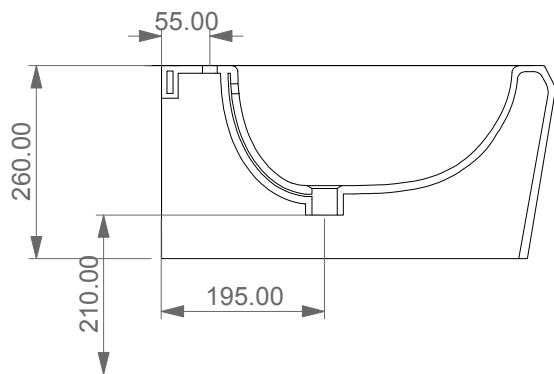

FRONT

LEFT

GSG
CERAMIC DESIGN

Bidet sospeso Cruise monoforo
(senza foro su richiesta)
Cruise bidet wall-hung one hole
(no hole on request)

TOP

REAR

SECTION

<p>Designation Bidet sospeso Cruise monoforo (senza foro su richiesta) Cruise bidet wall-hung one hole (no hole on request)</p>	<p>GSG CERAMIC DESIGN</p>
<p>Scale 1:10</p>	<p>This drawing including the respected data may neither be duplicated nor modified nor altered without the consent of GSG Ceramic Design. The use of the data/technical drawings take place at users own risk and under exclusion of any liability of GSG Ceramic Design.</p>
<p>cod. CRBISO</p>	<p>The dimensions are not binding; products are subject to changes. Measurement shown may be subjected to small variations or are indicative.</p>