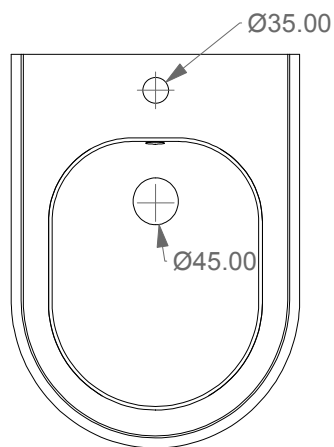

FRONT

LEFT

GSG
CERAMIC DESIGN

Bidet sospeso Cruise monoforo
(senza foro su richiesta)
Cruise bidet wall-hung one hole
(no hole on request)

TOP

REAR

SECTION

<p>Designation Bidet sospeso Cruise monoforo (senza foro su richiesta) Cruise bidet wall-hung one hole (no hole on request)</p>	<p>GSG CERAMIC DESIGN</p>
<p>Scale 1:10</p>	<p>This drawing including the respected data may neither be duplicated nor modified nor altered without the consent of GSG Ceramic Design. The use of the data/technical drawings take place at users own risk and under exclusion of any liability of GSG Ceramic Design.</p>
<p>cod. CRBISO</p>	<p>The dimensions are not binding; products are subject to changes. Measurement shown may be subjected to small variations or are indicative.</p>