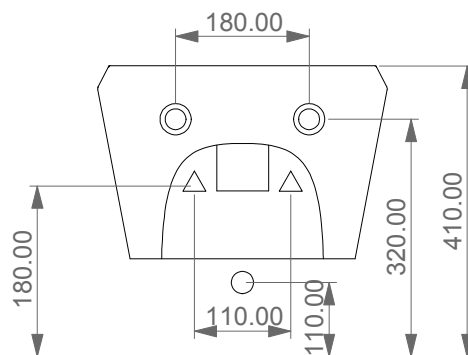

FRONT

LEFT

GSG
CERAMIC DESIGN

Bidet sospeso Cruise monoforo
(senza foro su richiesta)
Cruise bidet wall-hung one hole
(no hole on request)

TOP

REAR

SECTION

<p>Designation Bidet sospeso Cruise monoforo (senza foro su richiesta) Cruise bidet wall-hung one hole (no hole on request)</p>	<p>GSG CERAMIC DESIGN</p>
<p>Scale 1:10</p>	<p>This drawing including the respected data may neither be duplicated nor modified nor altered without the consent of GSG Ceramic Design. The use of the data/technical drawings take place at users own risk and under exclusion of any liability of GSG Ceramic Design.</p>
<p>cod. CRBISO</p>	<p>The dimensions are not binding; products are subject to changes. Measurement shown may be subjected to small variations or are indicative.</p>