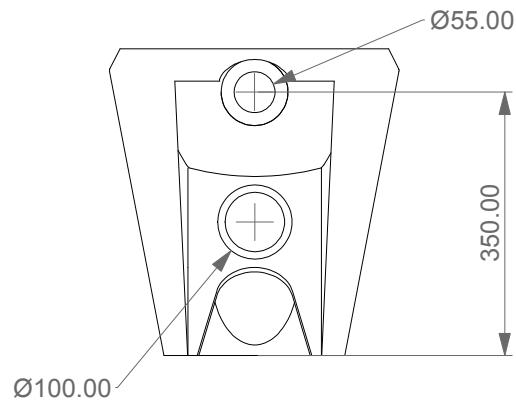

FRONT

LEFT

TOP

REAR

SECTION

GSG
CERAMIC DESIGN

Vaso a terra Cruise senza brida
con sistema di scarico Smart Clean
Cruise wc back to wall rimless
with Smart Clean flushing system

Con connessione eccentrica per scarico a suolo.
With outlying drainage connector for floor trap.

Designation
Vaso a terra Cruise senza brida
con sistema di scarico Smart Clean
Cruise wc back to wall rimless
with Smart Clean flushing system

Scale
1:10

cod. CRWC01

GSG
CERAMIC DESIGN

This drawing including the respected data may neither be duplicated nor modified nor altered without the consent of GSG Ceramic Design. The use of the data/technical drawings take place at users own risk and under exclusion of any liability of GSG Ceramic Design. The dimensions are not binding; products are subject to changes. Measurement shown may be subjected to small variations or are indicative.