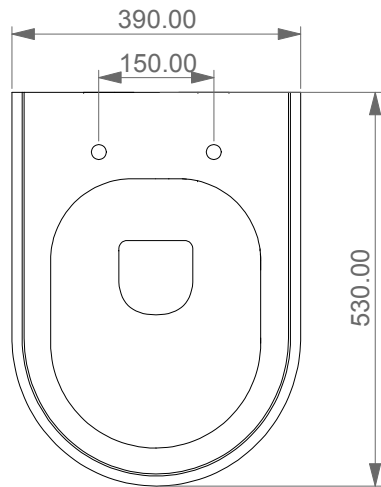

FRONT

LEFT

TOP

REAR

SECTION

GSG
CERAMIC DESIGN

Vaso a terra Cruise senza brida
con sistema di scarico Smart Clean
Cruise wc back to wall rimless
with Smart Clean flushing system

Con connessione eccentrica per scarico a suolo.
With outlying drainage connector for floor trap.

Designation
Vaso a terra Cruise senza brida
con sistema di scarico Smart Clean
Cruise wc back to wall rimless
with Smart Clean flushing system

Scale
1:10

cod. CRWC01

GSG
CERAMIC DESIGN

This drawing including the respected data may neither be duplicated nor modified nor altered without the consent of GSG Ceramic Design. The use of the data/technical drawings take place at users own risk and under exclusion of any liability of GSG Ceramic Design. The dimensions are not binding; products are subject to changes. Measurement shown may be subjected to small variations or are indicative.