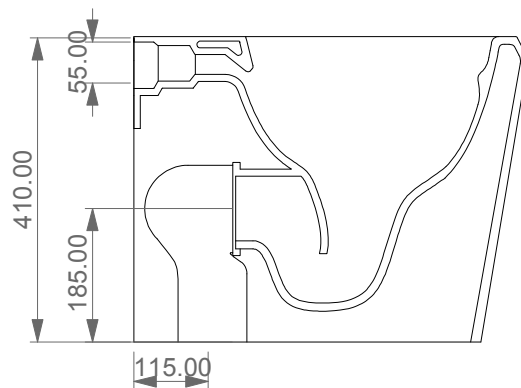

FRONT

LEFT

TOP

REAR

SECTION

GSG
CERAMIC DESIGN

Vaso a terra Cruise senza brida
con sistema di scarico Smart Clean
Cruise wc back to wall rimless
with Smart Clean flushing system

Con connessione eccentrica per scarico a suolo.
With outlying drainage connector for floor trap.

Designation
Vaso a terra Cruise senza brida
con sistema di scarico Smart Clean
Cruise wc back to wall rimless
with Smart Clean flushing system

Scale
1:10

cod. CRWC01

GSG
CERAMIC DESIGN

This drawing including the respected data may neither be duplicated nor modified nor altered without the consent of GSG Ceramic Design. The use of the data/technical drawings take place at users own risk and under exclusion of any liability of GSG Ceramic Design. The dimensions are not binding; products are subject to changes. Measurement shown may be subjected to small variations or are indicative.