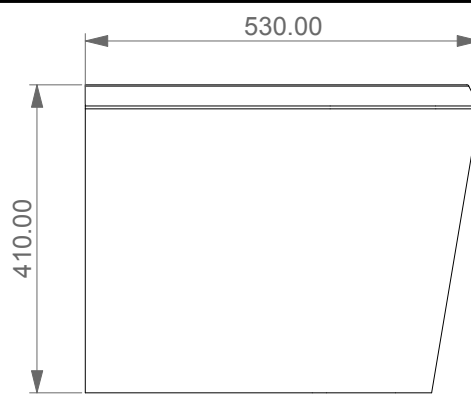

FRONT

LEFT

TOP

REAR

SECTION

GSG
CERAMIC DESIGN

Vaso a terra Cruise senza brida
con sistema di scarico Smart Clean
Cruise wc back to wall rimless
with Smart Clean flushing system

Con connessione eccentrica per scarico a suolo.
With outlying drainage connector for floor trap.

Designation
Vaso a terra Cruise senza brida
con sistema di scarico Smart Clean
Cruise wc back to wall rimless
with Smart Clean flushing system

Scale
1:10

cod. CRWC01

GSG
CERAMIC DESIGN

This drawing including the respected data may neither be duplicated nor modified nor altered without the consent of GSG Ceramic Design. The use of the data/technical drawings take place at users own risk and under exclusion of any liability of GSG Ceramic Design. The dimensions are not binding; products are subject to changes. Measurement shown may be subjected to small variations or are indicative.