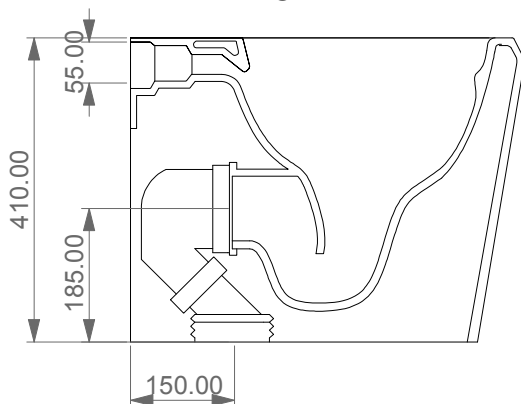

FRONT

LEFT

TOP

REAR

SECTION

GSG
CERAMIC DESIGN

Vaso a terra Cruise senza brida
con sistema di scarico Smart Clean
Cruise wc back to wall rimless
with Smart Clean flushing system

Con connessione eccentrica per scarico a suolo.
With outlying drainage connector for floor trap.

Designation
Vaso a terra Cruise senza brida
con sistema di scarico Smart Clean
Cruise wc back to wall rimless
with Smart Clean flushing system

Scale
1:10

cod. CRWC01

GSG
CERAMIC DESIGN

This drawing including the respected data may neither be duplicated nor modified nor altered without the consent of GSG Ceramic Design. The use of the data/technical drawings take place at users own risk and under exclusion of any liability of GSG Ceramic Design. The dimensions are not binding; products are subject to changes. Measurement shown may be subjected to small variations or are indicative.