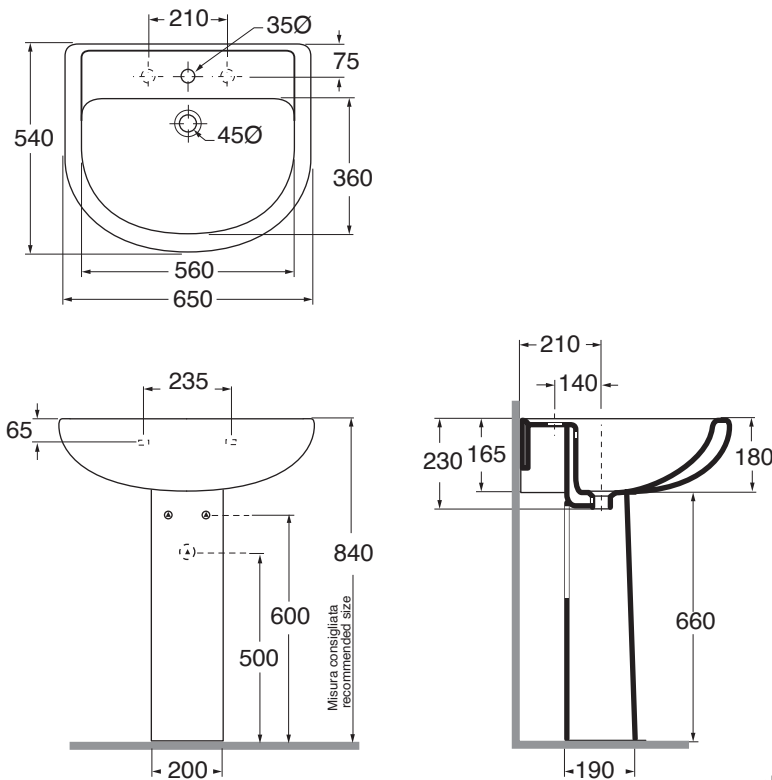

DILS0655500M

lavabi su colonna/ pedestal washbasins

codice
code

Lavabo DIANA monoforo predisposto a tre fori
DIANA one-hole wash-basin arranged for three-holes

bianco lucido/ shiny white

DILS0655500MBI

cm 65x55xh84

plt italy pz.24 - plt export pcs. 16

lavabo kg 14

scala/ scale 1:20 dimensioni/dimensions in mm

Complementi/complements:

Codice
code

Piletta automatica con troppo pieno
Automatic waste system with over flow

cod. **PILTR**

kg 0,5

TECHNICAL SHEET n° 01	DESIGNER OFFICINA AZZURRA	CODE: DILS0655500M		
SHEET FORMAT: A4	ISO	REVISION: 01	SCALE 1:20	DATE 22/09/2020
REGULATIONS CE EN 14688 / EN31 / Dop-14688 *				
All the measurements respect the tolerances provided by the "AZZURRA QUALITY GUIDELINES".				