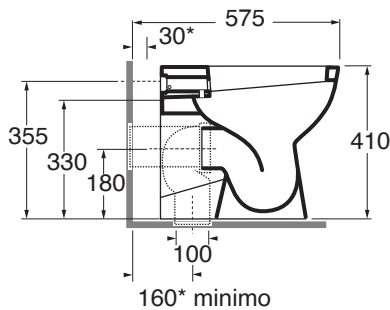

DIVYTP000000

VASI/BIDET

codice
code

Vaso/bidet DIANA con scarico a parete trasformabile a pavimento completo di erogatori acqua.

WC/bidet DIANA whit wall trap changeable into floor trap by plastic technical bend completed of water supply

biancolucido/ shiny white

DIVYTP000000BI

CM 52X37XH40

plt Italy pz. 15 - plt export pcs. 20

kg 24

mm 160* = distanza vaso dalla parete = mm 30*
mm 160* = distance of the vase from the wall = mm 30*

scala/scale 1:20 dimensioni/dimensions in mm

Complementi/complements:

codice
code

Sedile in poliuretano
Polyester cover-seat
bianco lucido/ shiny white

C 1800 LM

TECHNICAL SHEET n°: 01	DESIGNER: OFFICINA AZZURRA	CODE: DIVYTP000000	Azzurra sanitari in ceramica S.p.a. via Civita Castellana snc 01030 Castel S.Elia (VT) - ITALY Tel.+39.0761 518155 Fax.+39.0761 514560	
SHEET FORMAT: A4	ISO	REVISION: 01	SCALE: 1:20	DATE: 14/01/2021
REGULATIONS: CE EN 997/ EN33 / Dop-997 *				
All the measurements respect the tolerances provided by the "AZZURRA QUALITY GUIDELINES".				