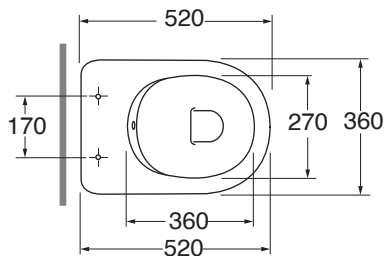

DIVYTP000000

VASI/BIDET

codice
code

Vaso/bidet DIANA con scarico a parete trasformabile a pavimento completo di erogatori acqua.

WC/bidet DIANA whit wall trap changeable into floor trap by plastic technical bend completed of water supply

biancolucido/ shiny white

DIVYTP000000BI

CM 52X37XH40

plt Italy pz. 15 - plt export pcs. 20

kg 24

mm 160* = distanza vaso dalla parete = mm 30*
mm 160* = distance of the vase from the wall = mm 30*

scala/scale 1:20 dimensioni/dimensions in mm

Complementi/complements:

codice
code

Sedile in poliuretano
Polyester cover-seat
bianco lucido/ shiny white

C 1800 LM

TECHNICAL SHEET n°: 01	DESIGNER: OFFICINA AZZURRA	CODE: DIVYTP000000	Azzurra sanitari in ceramica S.p.a. via Civita Castellana snc 01030 Castel S.Elia (VT) - ITALY Tel.+39.0761 518155 Fax.+39.0761 514560	
SHEET FORMAT: A4	ISO	REVISION: 01	SCALE: 1:20	DATE: 14/01/2021
REGULATIONS: CE EN 997/ EN33 / Dop-997 *				
All the measurements respect the tolerances provided by the "AZZURRA QUALITY GUIDELINES".				