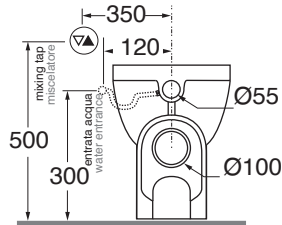

DIVYTP000000

VASI/BIDET

codice
code

Vaso/bidet DIANA con scarico a parete trasformabile a pavimento completo di erogatori acqua.

WC/bidet DIANA whit wall trap changeable into floor trap by plastic technical bend completed of water supply

biancolucido/ shiny white

DIVYTP000000BI

CM 52X37XH40

plt Italy pz. 15 - plt export pcs. 20

kg 24

mm 160* = distanza vaso dalla parete = mm 30*
mm 160* = distance of the vase from the wall = mm 30*

scala/scale 1:20 dimensioni/dimensions in mm

Complementi/complements:

codice
code

Sedile in poliuretano
Polyester cover-seat
bianco lucido/ shiny white

C 1800 LM

TECHNICAL SHEET n°: 01	DESIGNER: OFFICINA AZZURRA	CODE: DIVYTP000000	Azzurra sanitari in ceramica S.p.a. via Civita Castellana snc 01030 Castel S.Elia (VT) - ITALY Tel.+39.0761 518155 Fax.+39.0761 514560	
SHEET FORMAT: A4	ISO	REVISION: 01	SCALE: 1:20	DATE: 14/01/2021
REGULATIONS: CE EN 997/ EN33 / Dop-997 *				
All the measurements respect the tolerances provided by the "AZZURRA QUALITY GUIDELINES".				