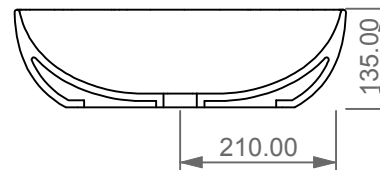

FRONT

LEFT

SECTION

TOP

Lavabo Easy rettangolare bordo fino, cm 60.  
Easy Washbasin rectangular cm 60 thin edge.

Designation Lavabo Easy rettangolare bordo fino, cm 60. Easy Washbasin rectangular cm 60 thin edge.	
Scale 1:10	This drawing including the respectedata may neither be duplicated nor modified nor altered without the consent of GSG Ceramic Design. The use of the data/technical drawings take place at users own risk and under exclusion of any liability of GSG Ceramic Design. The dimensions are not binding; products are subject to changes. Measurement shown may be subjected to small variations or are indicative.
cod. EALAVRE60	

Guida all'installazione dei lavabi d'appoggio centro-piano.

Serie: EASY - ZENITH - LIKE - TOUCH - BOX - TIME - RING - FLUT

*Installation guide for free standing countertop washbasins.*

*Series: EASY - ZENITH - LIKE - TOUCH - BOX - TIME - RING - FLUT*