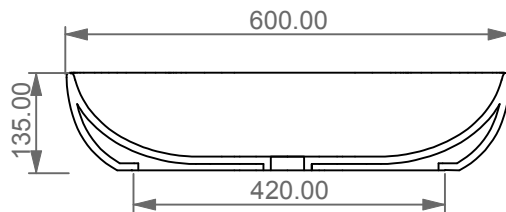

FRONT

LEFT

SECTION

TOP

Lavabo Easy rettangolare bordo fino, cm 60.  
Easy Washbasin rectangular cm 60 thin edge.

Designation Lavabo Easy rettangolare bordo fino, cm 60. Easy Washbasin rectangular cm 60 thin edge.	
Scale 1:10	This drawing including the respectedata may neither be duplicated nor modified nor altered without the consent of GSG Ceramic Design. The use of the data/technical drawings take place at users own risk and under exclusion of any liability of GSG Ceramic Design. The dimensions are not binding; products are subject to changes. Measurement shown may be subjected to small variations or are indicative.
cod. EALAVRE60	

Guida all'installazione dei lavabi d'appoggio centro-piano.

Serie: EASY - ZENITH - LIKE - TOUCH - BOX - TIME - RING - FLUT

*Installation guide for free standing countertop washbasins.*

*Series: EASY - ZENITH - LIKE - TOUCH - BOX - TIME - RING - FLUT*