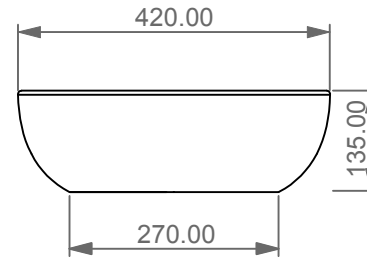

FRONT

LEFT

SECTION

TOP

Lavabo Easy rettangolare bordo fino, cm 60.  
Easy Washbasin rectangular cm 60 thin edge.

Designation Lavabo Easy rettangolare bordo fino, cm 60. Easy Washbasin rectangular cm 60 thin edge.	
Scale 1:10	This drawing including the respectedata may neither be duplicated nor modified nor altered without the consent of GSG Ceramic Design. The use of the data/technical drawings take place at users own risk and under exclusion of any liability of GSG Ceramic Design. The dimensions are not binding; products are subject to changes. Measurement shown may be subjected to small variations or are indicative.
cod. EALAVRE60	

Guida all'installazione dei lavabi d'appoggio centro-piano.

Serie: EASY - ZENITH - LIKE - TOUCH - BOX - TIME - RING - FLUT

*Installation guide for free standing countertop washbasins.*

*Series: EASY - ZENITH - LIKE - TOUCH - BOX - TIME - RING - FLUT*