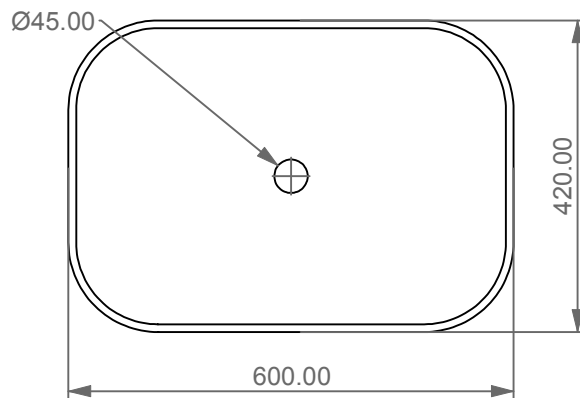

FRONT

LEFT

SECTION

TOP

Lavabo Easy rettangolare bordo fino, cm 60.  
Easy Washbasin rectangular cm 60 thin edge.

Designation Lavabo Easy rettangolare bordo fino, cm 60. Easy Washbasin rectangular cm 60 thin edge.	
Scale 1:10	This drawing including the respectedata may neither be duplicated nor modified nor altered without the consent of GSG Ceramic Design. The use of the data/technical drawings take place at users own risk and under exclusion of any liability of GSG Ceramic Design. The dimensions are not binding; products are subject to changes. Measurement shown may be subjected to small variations or are indicative.
cod. EALAVRE60	

Guida all'installazione dei lavabi d'appoggio centro-piano.

Serie: EASY - ZENITH - LIKE - TOUCH - BOX - TIME - RING - FLUT

*Installation guide for free standing countertop washbasins.*

*Series: EASY - ZENITH - LIKE - TOUCH - BOX - TIME - RING - FLUT*