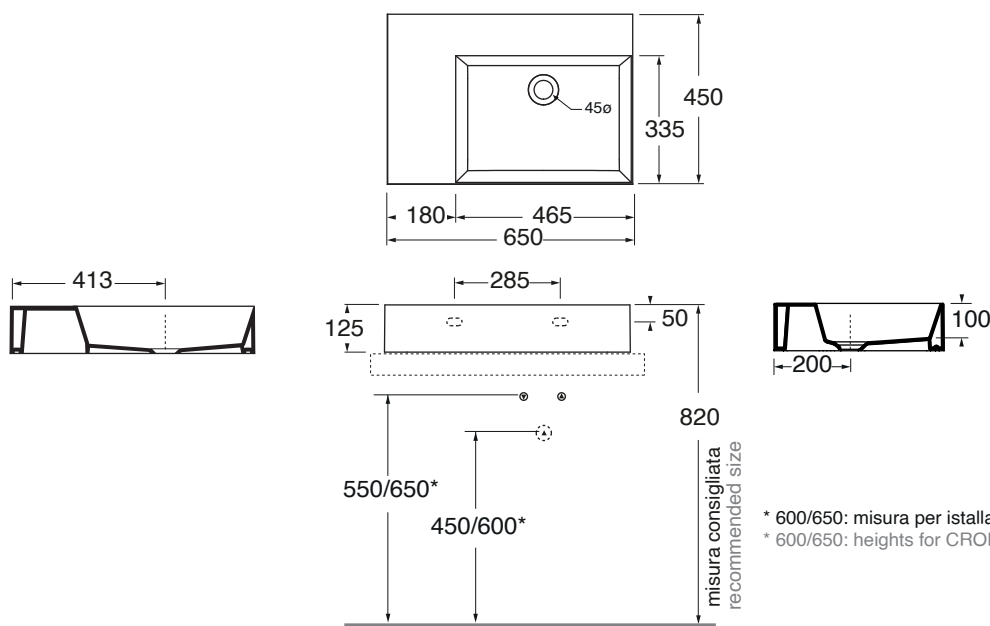

ELEGANCE squared

AZZURRA®

ELLP06545LQ0

lavabi/ washbasin

codice
code

Lavabo SQUARED cm 65x45 SX da appoggio/sospeso.
Squared cm 65x45 left over counter/wall-hung washbasin.

bianco lucido/shiny white

ELLA06545LQ0BI

finiture COLORS 1250 /COLORS 1250° finishing

ELLP06545LQ0

(Specificare il colore al momento dell'ordine/Specify the color when ordering)

ELLP06545LQ0... CA/CE/CT...

finiture SHINE/ SHINE finishing

ELLP06545LQ0

(Specificare il colore al momento dell'ordine/ Specify the color when ordering)

ELLP06545LQ0... PS/SA/SS...

finiture LUXURY/LUXURY finishing

ELLP06545LQ0

(Specificare il colore al momento dell'ordine/Specify the color when ordering)

ELLP06545LQ0... OG/PL/OR...

CM 65x45XH12,5

plt Italy pz. 14 - plt export pcs. 28

kg 20

* 600/650: misura per installazione mobili CROMA e SQUARED
* 600/650: heights for CROMA and SQUARED furniture installation

scala/scale 1:20 dimensioni/dimensions in mm

Gamma di colori disponibile per lavabo e pilette in ceramica

Color range available for washbasins and ceramic drain cap

Ceramica

BI
bianco lucido
shiny white

LUXURY

OG
oro
gold

PL
platino
platinum

OR
oro rosa
rose gold