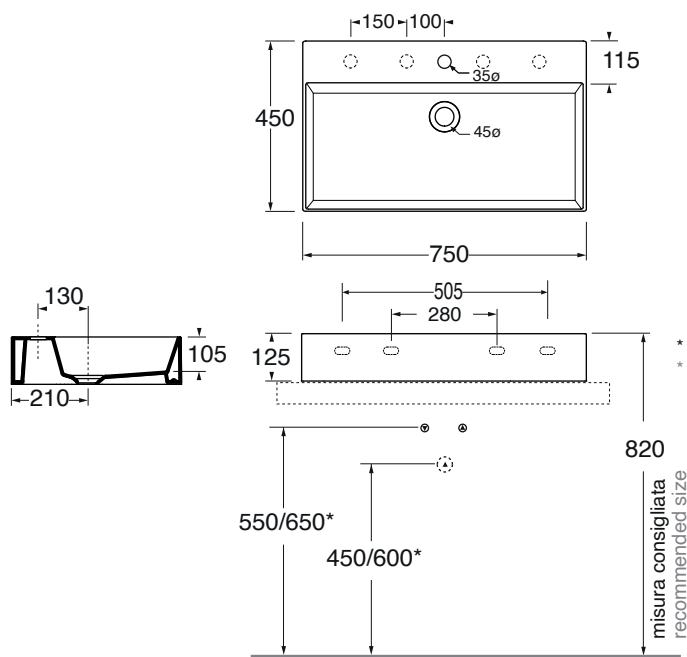

ELLP075450QM... OG/PL/OR...

CM 75X45XH12,5

plt Italy pz. 12 - plt export pcs. 28

kg 20

* 600/650: misura per installazione mobili CROMA e SQUARED
* 600/650: heights for CROMA and SQUARED furniture installation

scala/scale 1:20 dimensioni/dimensions in mm

Gamma di colori disponibile per lavabo e pilette in ceramica

Color range available for washbasins and ceramic drain cap

Ceramica

BI
bianco lucido
shiny white

LUXURY