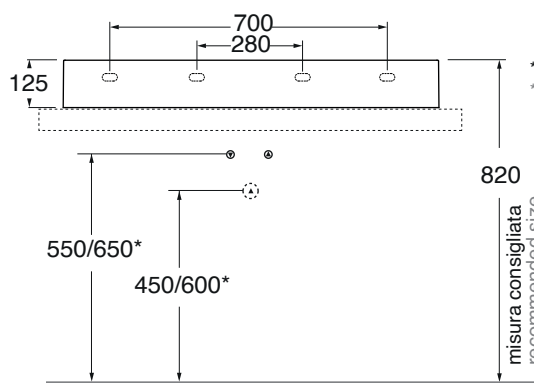

ELLP102450Q0... OG/PL/OR...

CM 102X45XH12,5

plt Italy pz. 10- plt export pcs. 17

kg 26

* 600/650: misura per installazione mobili CROMA e SQUARED
* 600/650: heights for CROMA and SQUARED furniture installation

scala/scale 1:20 dimensioni/dimensions in mm

Gamma di colori disponibile per lavabo e pilette in ceramica

Color range available for washbasins and ceramic drain cap

Ceramica

BI
bianco lucido
shiny white

LUXURY