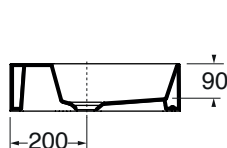

ELLP102450Q0... OG/PL/OR...

CM 102X45XH12,5

plt Italy pz. 10- plt export pcs. 17

kg 26

* 600/650: misura per installazione mobili CROMA e SQUARED
* 600/650: heights for CROMA and SQUARED furniture installation