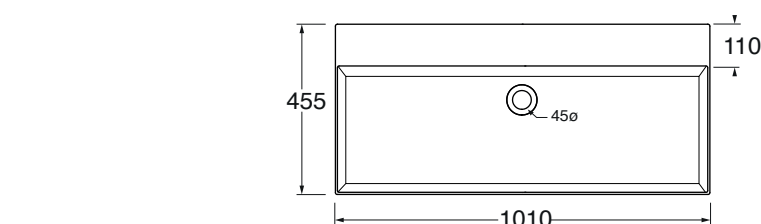

ELLP102450Q0... OG/PL/OR...

CM 102X45XH12,5

plt Italy pz. 10- plt export pcs. 17

kg 26

* 600/650: misura per installazione mobili CROMA e SQUARED
* 600/650: heights for CROMA and SQUARED furniture installation