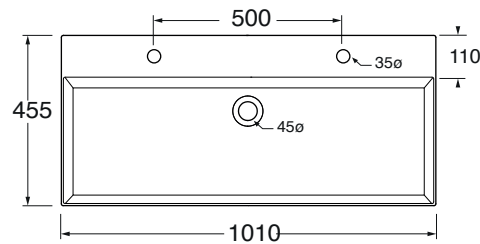

ELLP102450QD... OG/PL/OR...

CM 102X45XH12,5

plt Italy pz. 10- plt export pcs. 17

kg 26

* 600/650: misura per installazione mobili CROMA e SQUARED
* 600/650: heights for CROMA and SQUARED furniture installation

scala/scale 1:20 dimensioni/dimensions in mm

Gamma di colori disponibile per lavabo e pilette in ceramica

Color range available for washbasins and ceramic drain cap

Ceramica

BI
bianco lucido
shiny white

LUXURY