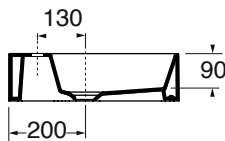

ELLP102450QD... OG/PL/OR...

CM 102X45XH12,5

plt Italy pz. 10- plt export pcs. 17

kg 26

* 600/650: misura per installazione mobili CROMA e SQUARED
* 600/650: heights for CROMA and SQUARED furniture installation