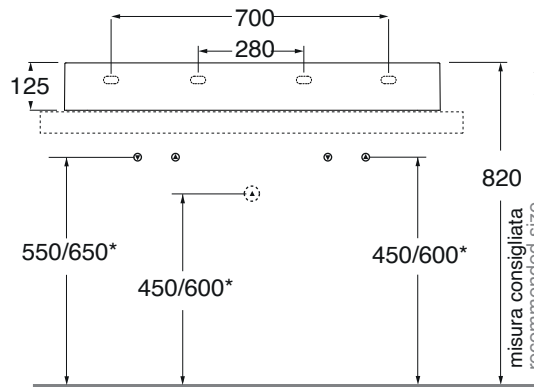

ELLP102450QD... OG/PL/OR...

CM 102X45XH12,5

plt Italy pz. 10- plt export pcs. 17

kg 26

* 600/650: misura per installazione mobili CROMA e SQUARED
* 600/650: heights for CROMA and SQUARED furniture installation

scala/scale 1:20 dimensioni/dimensions in mm

Gamma di colori disponibile per lavabo e pilette in ceramica

Color range available for washbasins and ceramic drain cap

Ceramica

BI
bianco lucido
shiny white

LUXURY