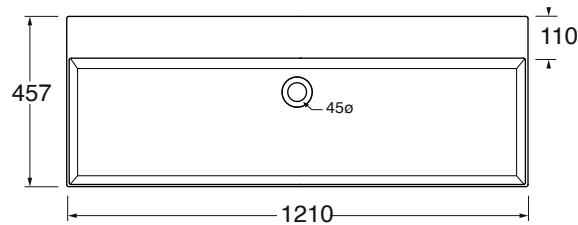

# AZZURRA®

ELLP122450Q0

lavabi/ washbasin

codice  
code

Lavabo SQUARED cm 122x45 da appoggio/sospeso.  
Squared cm 122x45 over counter/wall-hung washbasin.

bianco lucido/shiny white

ELLP122450Q0BI

CM 122x45XH12,5

plf Italy pz. 10 - plf export pcs. 17

kg 30

\* 600/650: misura per installazione mobili CROMA e SQUARED  
\* 600/650: heights for CROMA and SQUARED furniture installation

scala/scale 1:20 dimensioni/dimensions in mm