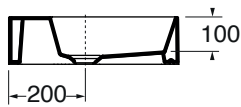

# AZZURRA®

ELLP122450Q0

lavabi/ washbasin

codice  
code

Lavabo SQUARED cm 122x45 da appoggio/sospeso.  
Squared cm 122x45 over counter/wall-hung washbasin.

bianco lucido/shiny white

ELLP122450Q0BI

CM 122x45XH12,5

plf Italy pz. 10 - plf export pcs. 17

kg 30

\* 600/650: misura per installazione mobili CROMA e SQUARED  
\* 600/650: heights for CROMA and SQUARED furniture installation

scala/scale 1:20 dimensioni/dimensions in mm