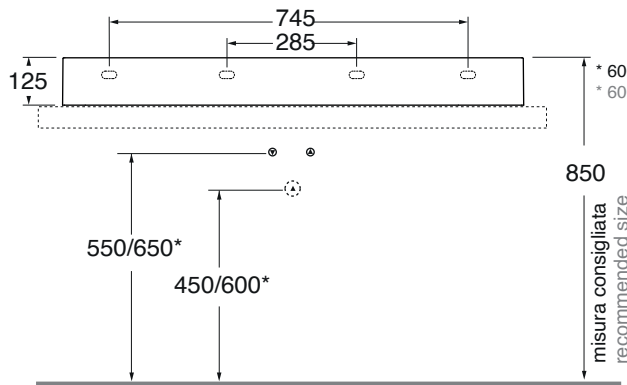

# ELEGANCE squared

# AZZURRA®

ELLP122450Q0

lavabi/ washbasin

codice  
code

Lavabo SQUARED cm 122x45 da appoggio/sospeso.  
Squared cm 122x45 over counter/wall-hung washbasin.

bianco lucido/shiny white

ELLP122450Q0BI

CM 122x45XH12,5

plf Italy pz. 10 - plf export pcs. 17

kg 30

\* 600/650: misura per installazione mobili CROMA e SQUARED  
\* 600/650: heights for CROMA and SQUARED furniture installation

scala/scale 1:20 dimensioni/dimensions in mm