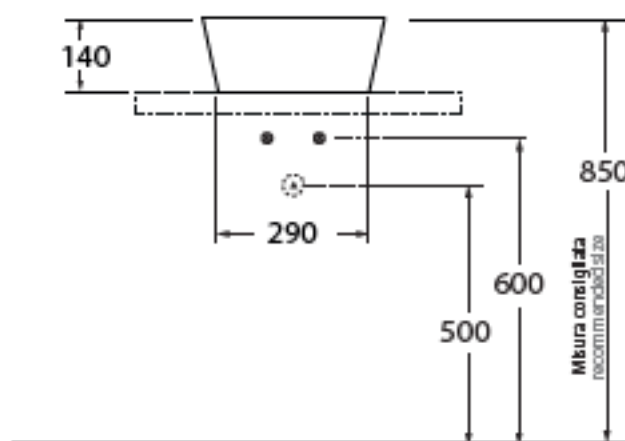

FORMA

AZZURRA®

FMLA035140C0 Lavabi/washbasins

codice
code

Lavabo Build 35da appoggio
Cm 35 over-counter washbasin

biancolumido/shiny white

FMLA035140C0BI

CM 35x35x14

plf italy pz. 00- plf export pcs. 00

kg 7

COLORS 1250°

LUXURY