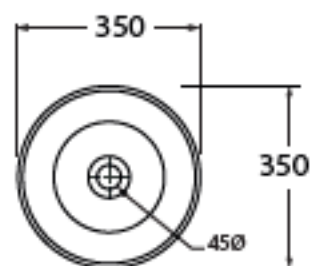

FORMA

AZZURRA®

FMLA035140C0 Lavabi/washbasins

codice
code

Lavabo Build 35da appoggio
Cm 35 over-counter washbasin

biancolumido/shiny white

FMLA035140C0BI

CM 35x35x14

plf italy pz. 00- plf export pcs. 00

kg 7

COLORS 1250°

LUXURY