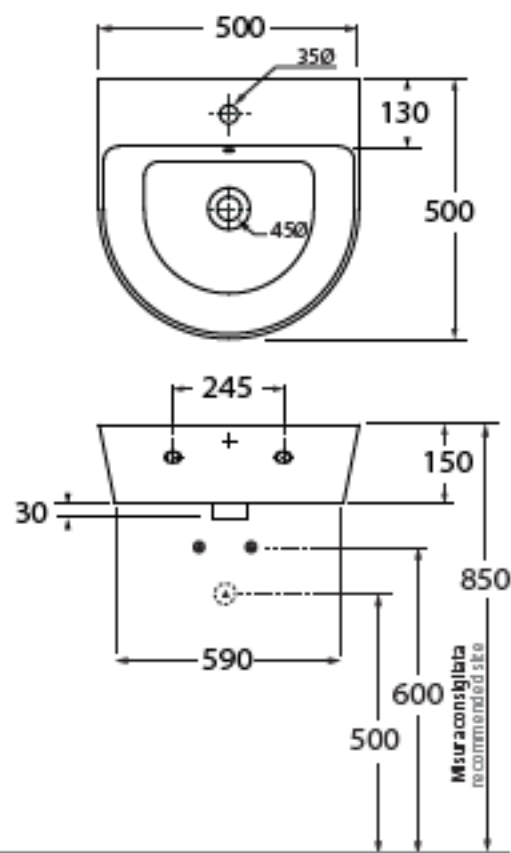

AZZURRA®

FMLP05050TOM

Lavabi/washbasins

codice
code

Lavabo Build 50 sospeso monoforo
Cm 65 wall-hung one-hole washbasin

biancolucida/shiny white

FMLP05050TOMBI

CM 50x50xh18

plf italy pz. 00- plf export pcs. 00

kg 15,5

COLORS 1250°

LUXURY