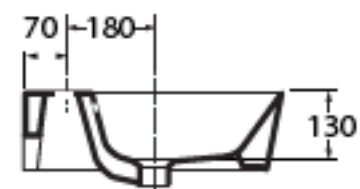

AZZURRA®

FMLP05050TOM

Lavabi/washbasins

codice
code

Lavabo Build 50 sospeso monoforo
Cm 65 wall-hung one-hole washbasin

biancolucida/shiny white

FMLP05050TOMBI

CM 50x50xh18

plf italy pz. 00- plf export pcs. 00

kg 15,5

COLORS 1250°

LUXURY