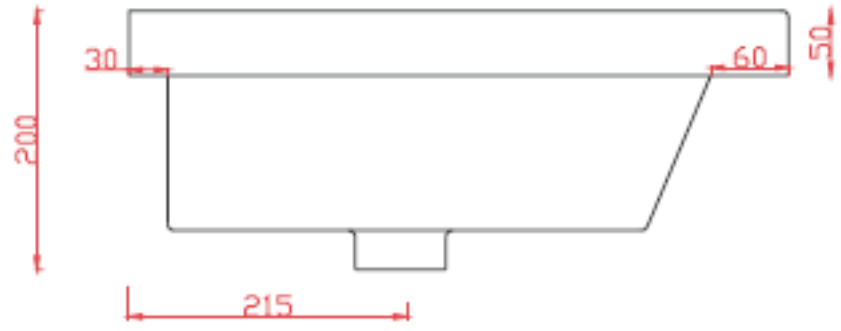

ART CERAM

GAP 96 | GPL004

Lavabo incasso 96*51*20

the.artceram
made in Italy