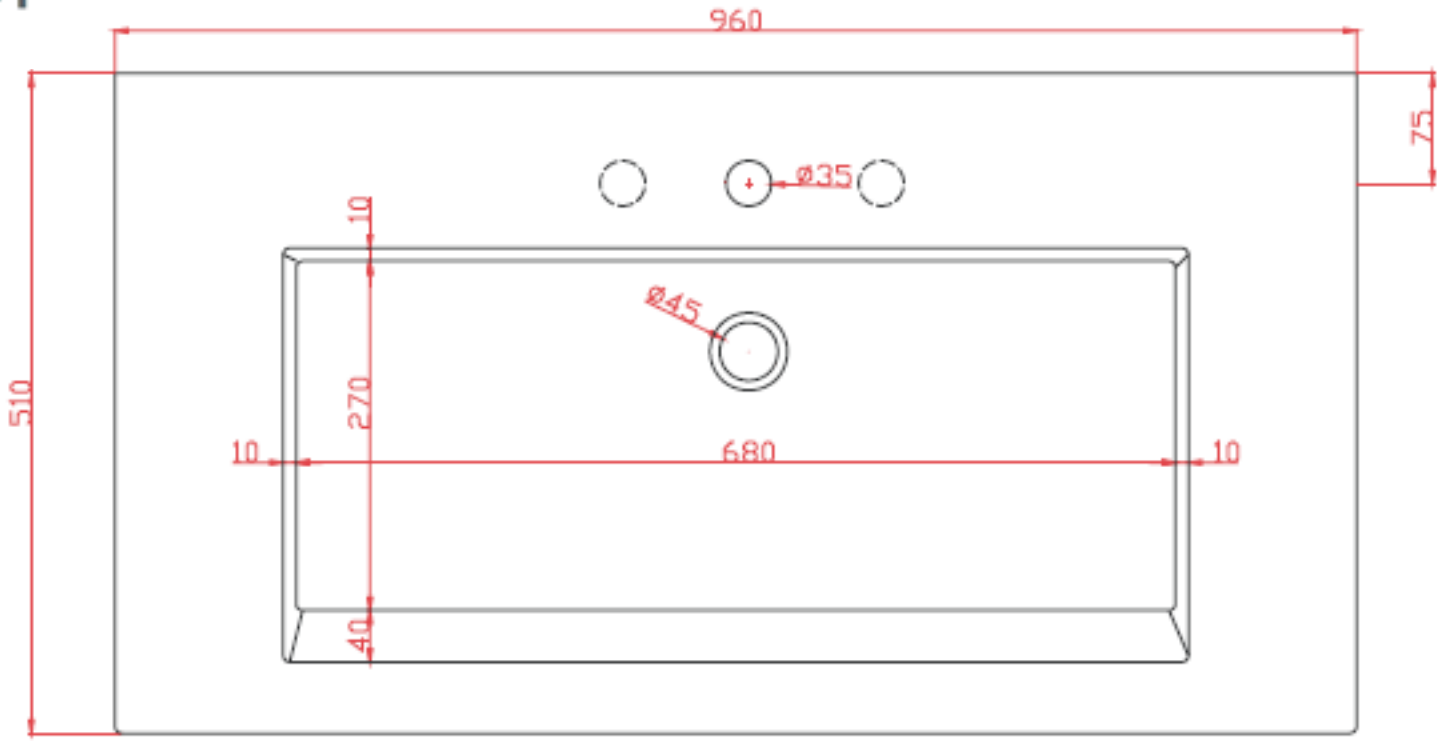

ART CERAM

GAP 96 | GPL004

Lavabo incasso 96*51*20

the.artceram
made in Italy