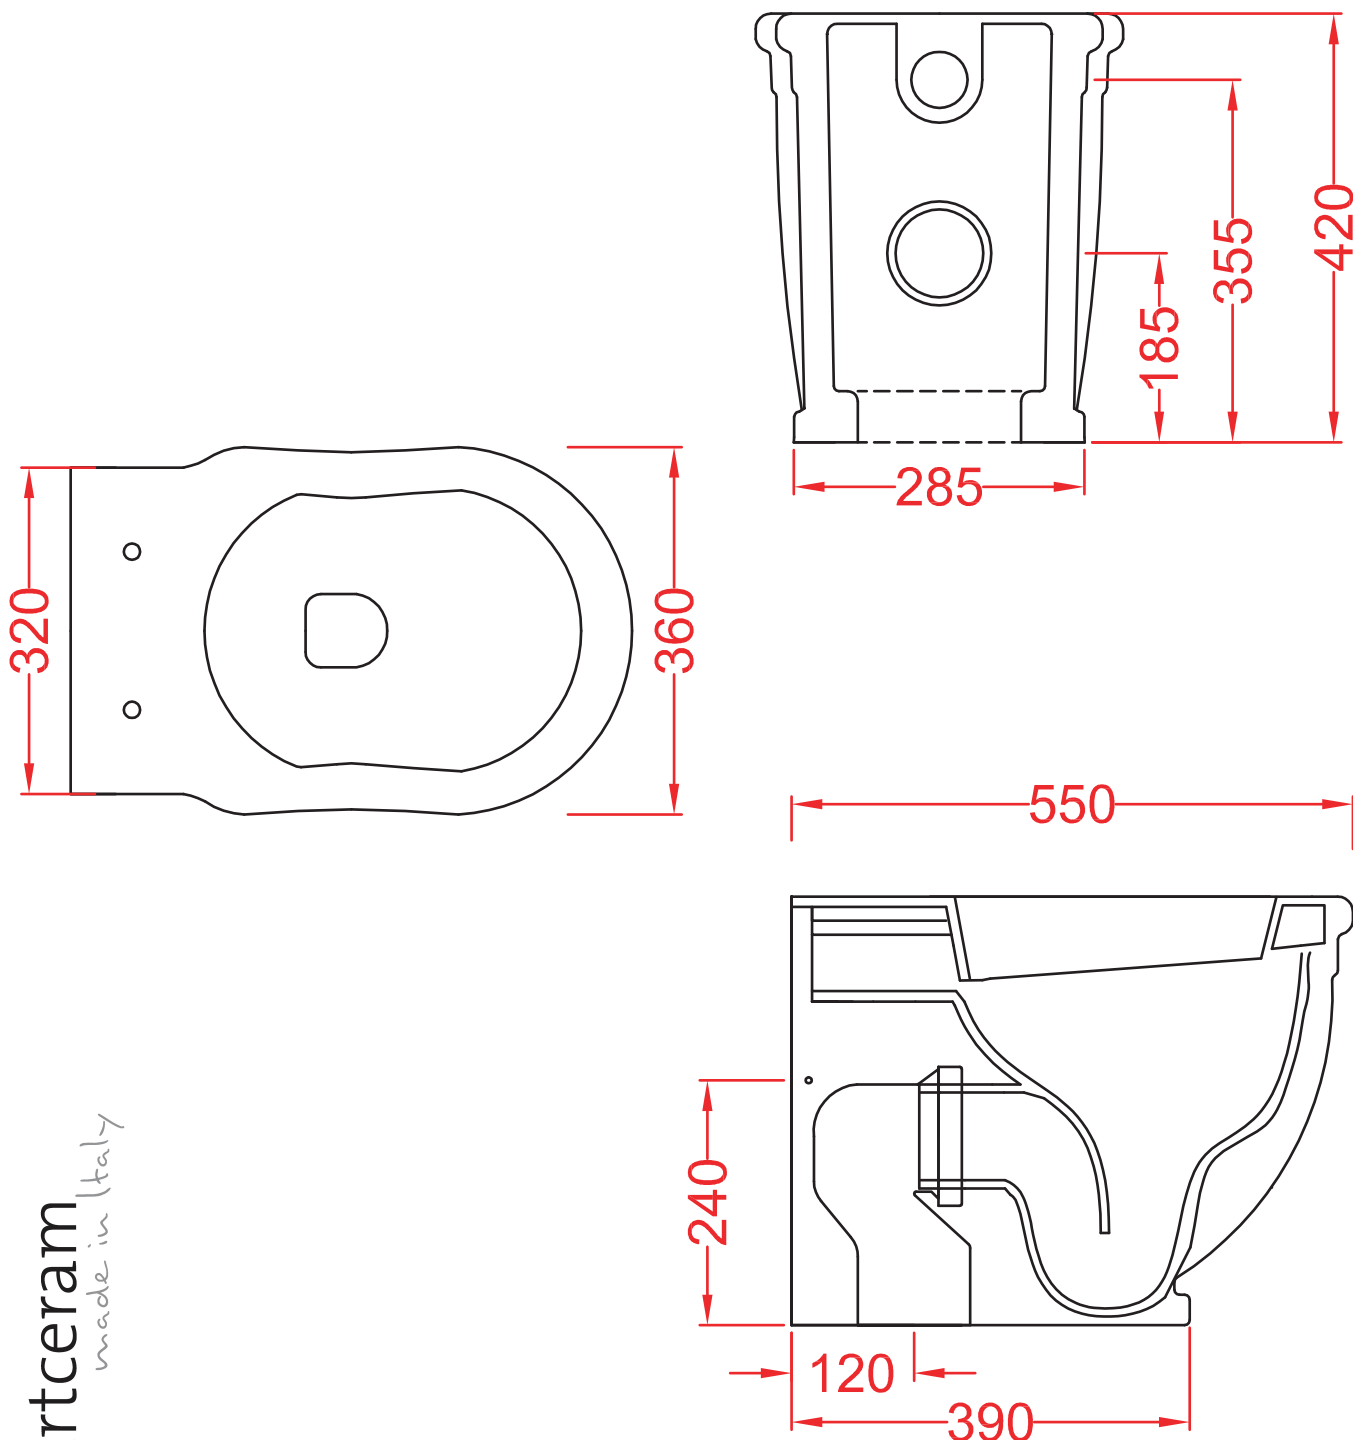

HERMITAGE VASO BTW | HEV005

vaso terra filo muro 36*55*42

back to wall wc 36*55*42

PESO/WEIGHT: KG 24.5

HERMITAGE BIDET BTW | HEB001

bidet terra filo muro 36*55*42

back to wall bidet 36*55*42

PESO/WEIGHT: KG 19