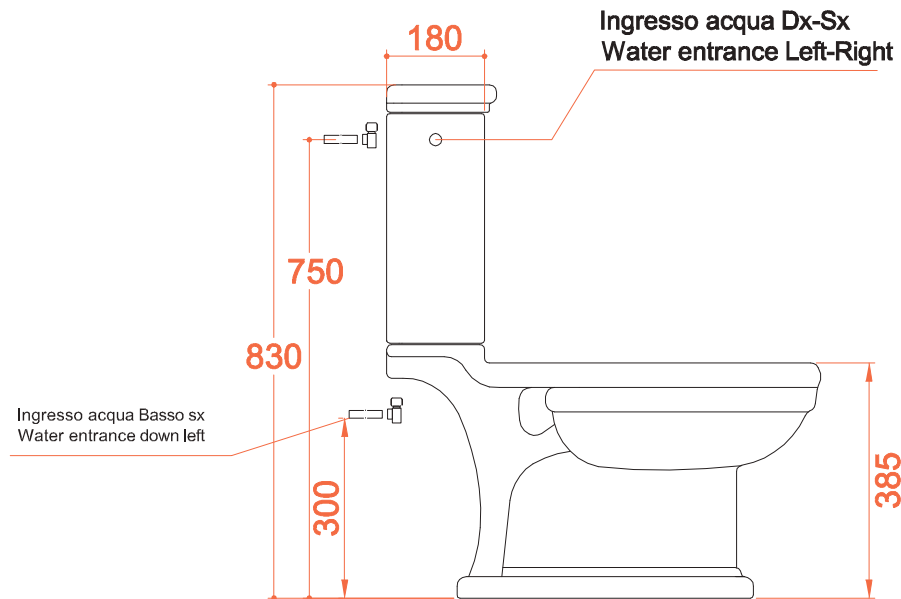

## HERMITAGE | HEV008

Vaso monoblocco S 71\*36\*38.5+ cassetta 41\*21\*42  
Close coupled WC 71\*36\*38.5 +ceramic cistern 41\*21\*42

PESO/WEIGHT: KG 22 + 14

the.artceram  
made in Italy

N.B. Le misure indicate possono subire una variazione dell 0,6% circa, dovuta ad usura stampi e a variazioni delle caratteristiche tecniche relative alle materie prime che compongono l'impasto .

N.B. Indicated size could have a variation of about 0,6% due to usure of the moulds or the variations of the materials' technical characteristics used in the mixture.

## HERMITAGE | HEB002

Bidet terra 56\*36\*38.5

Bidet 56\*36\*38.5

PESO/WEIGHT: KG 18