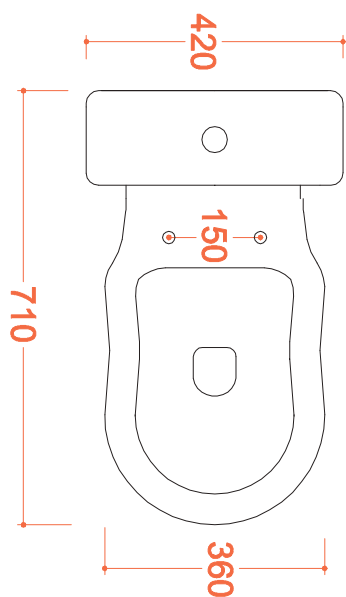

## HERMITAGE | HEV008

Vaso monoblocco S 71\*36\*38.5+ cassetta 41\*21\*42  
Close coupled WC 71\*36\*38.5 +ceramic cistern 41\*21\*42

PESO/WEIGHT: KG 22 + 14

the.artceram  
made in Italy

N.B. Le misure indicate possono subire una variazione dell 0,6% circa, dovuta ad usura stampi e a variazioni delle caratteristiche tecniche relative alle materie prime che compongono l'impasto .

N.B. Indicated size could have a variation of about 0,6% due to usure of the moulds or the variations of the materials' technical characteristics used in the mixture.

## HERMITAGE | HEB002

Bidet terra 56\*36\*38.5

Bidet 56\*36\*38.5

PESO/WEIGHT: KG 18