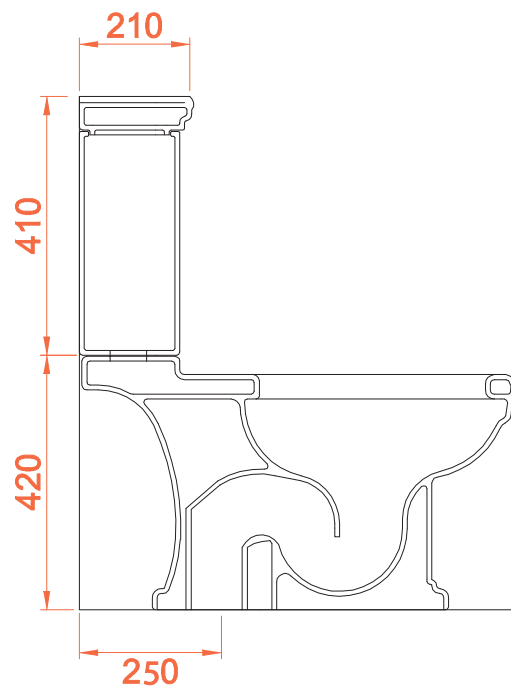

## HERMITAGE | HEV008

Vaso monoblocco S 71\*36\*38.5+ cassetta 41\*21\*42  
Close coupled WC 71\*36\*38.5 +ceramic cistern 41\*21\*42

PESO/WEIGHT: KG 22 + 14

the.artceram  
made in Italy

N.B. Le misure indicate possono subire una variazione dell 0,6% circa, dovuta ad usura stampi e a variazioni delle caratteristiche tecniche relative alle materie prime che compongono l'impasto .

N.B. Indicated size could have a variation of about 0,6% due to usure of the moulds or the variations of the materials' technical characteristics used in the mixture.

## HERMITAGE | HEB002

Bidet terra 56\*36\*38.5

Bidet 56\*36\*38.5

PESO/WEIGHT: KG 18