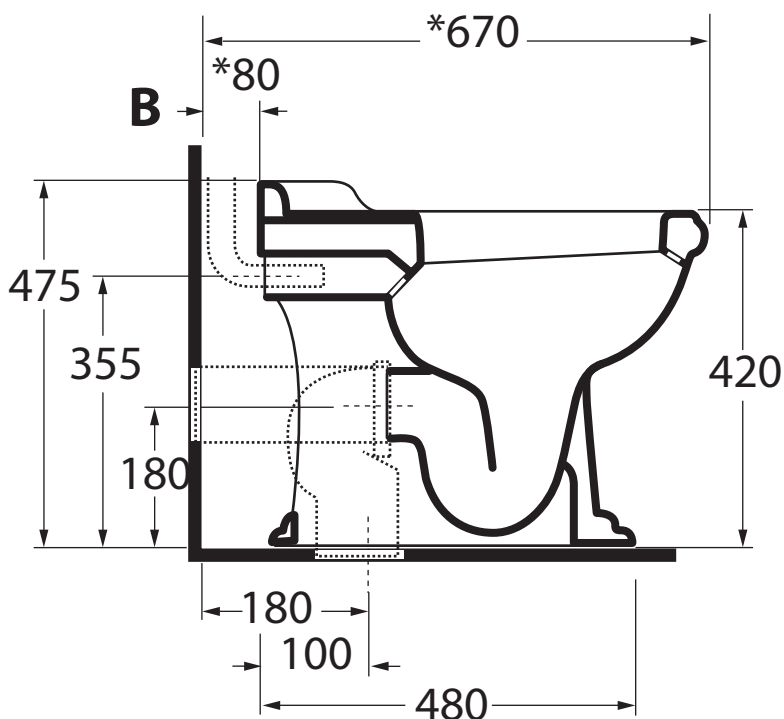

JUB 100

Vaso scarico a parete trasformabile a terra tramite curva tecnica in plastica

W.c.wall trap that can be trasformed into floor trap by plastic technical bend

Dimensioni/dimensions: 59x40xH42 cm

Peso/weight:24kg

A\* 0 tubo interno parete

B\* 80-670 tubo esterno parete

A\* 0 pipe internal to the wall

B\* 80-670 pipe external to the wall

JUB 500 M

Bidet monoforo  
one - hole bidet

Dimensioni/dimensions: 58,5x40xH42 cm  
Peso/weight:22kg

JUB 500 T

Bidet a tre fori  
Three-holes bidet

Dimensioni/dimensions: 58,5x40xH42 cm  
Peso/weight:22kg

**A\* 0** riferimento vaso

**B\* 80-670** riferimento vaso

**A\* 0** ref w.c.

**B\* 80-670** ref w.c.