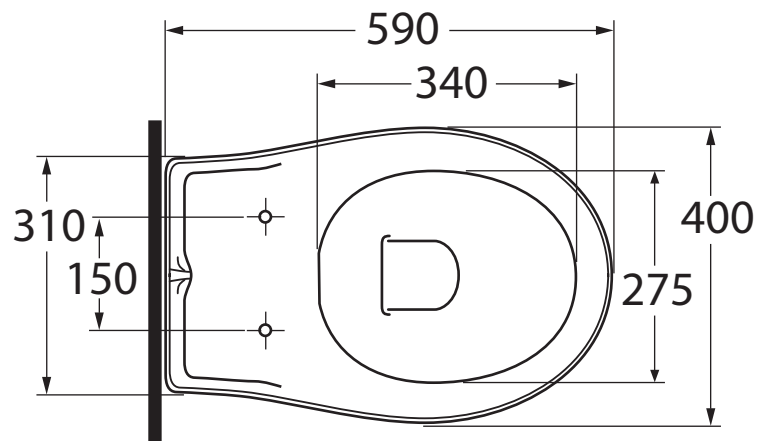

JUB 100

Vaso scarico a parete trasformabile a terra tramite curva tecnica in plastica

W.c.wall trap that can be trasformed into floor trap by plastic technical bend

Dimensioni/dimensions: 59x40xH42 cm

Peso/weight:24kg

A\* 0 tubo interno parete

B\* 80-670 tubo esterno parete

A\* 0 pipe internal to the wall

B\* 80-670 pipe external to the wall

JUB 500 M

Bidet monoforo  
one - hole bidet

Dimensioni/dimensions: 58,5x40xH42 cm  
Peso/weight:22kg

JUB 500 T

Bidet a tre fori  
Three-holes bidet

Dimensioni/dimensions: 58,5x40xH42 cm  
Peso/weight:22kg

**A\* 0** riferimento vaso

**B\* 80-670** riferimento vaso

**A\* 0** ref w.c.

**B\* 80-670** ref w.c.