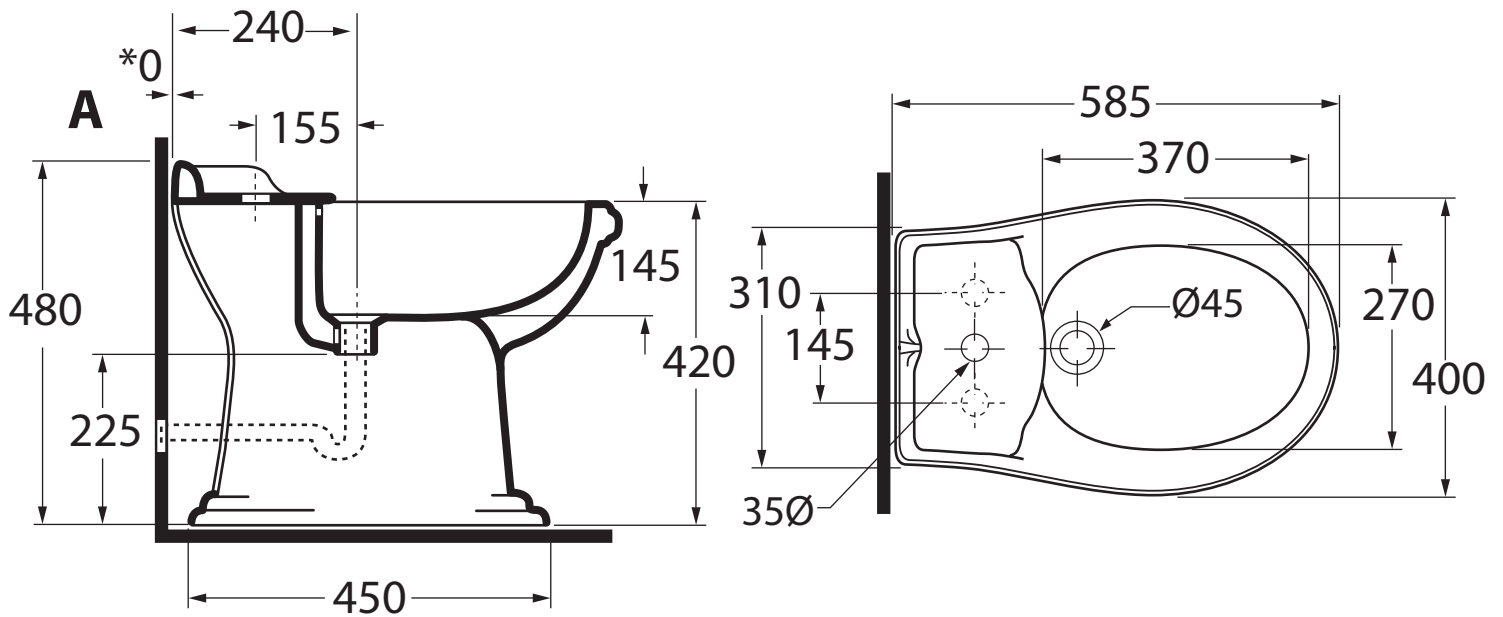

JUB 100

Vaso scarico a parete trasformabile a terra tramite curva tecnica in plastica

W.c.wall trap that can be trasformed into floor trap by plastic technical bend

Dimensioni/dimensions: 59x40xH42 cm

Peso/weight:24kg

A\* 0 tubo interno parete

B\* 80-670 tubo esterno parete

A\* 0 pipe internal to the wall

B\* 80-670 pipe external to the wall

JUB 500 M

Bidet monoforo  
one - hole bidet

Dimensioni/dimensions: 58,5x40xH42 cm  
Peso/weight:22kg

JUB 500 T

Bidet a tre fori  
Three-holes bidet

Dimensioni/dimensions: 58,5x40xH42 cm  
Peso/weight:22kg

**A\* 0** riferimento vaso

**B\* 80-670** riferimento vaso

**A\* 0** ref w.c.

**B\* 80-670** ref w.c.