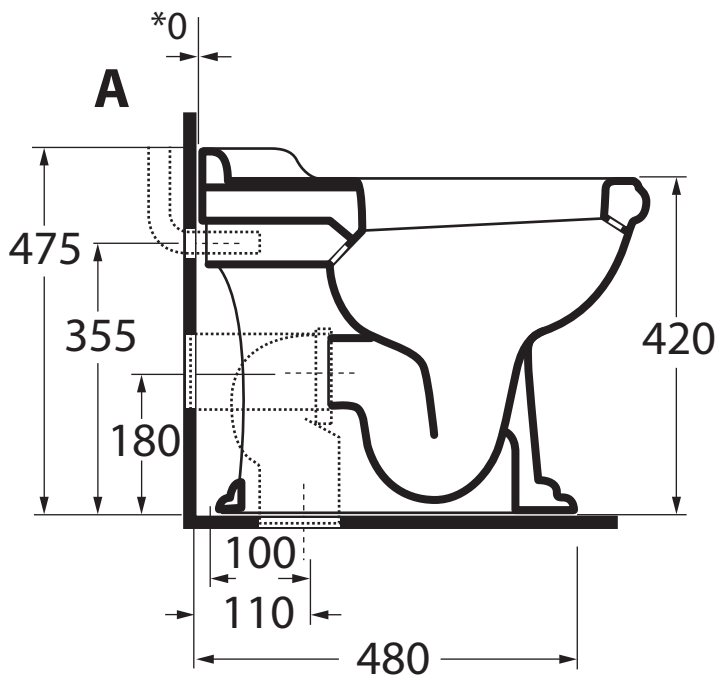

JUB 100

Vaso scarico a parete trasformabile a terra tramite curva tecnica in plastica

W.c.wall trap that can be trasformed into floor trap by plastic technical bend

Dimensioni/dimensions: 59x40xH42 cm

Peso/weight:24kg

A\* 0 tubo interno parete

B\* 80-670 tubo esterno parete

A\* 0 pipe internal to the wall

B\* 80-670 pipe external to the wall

JUB 500 M

Bidet monoforo  
one - hole bidet

Dimensioni/dimensions: 58,5x40xH42 cm  
Peso/weight:22kg

JUB 500 T

Bidet a tre fori  
Three-holes bidet

Dimensioni/dimensions: 58,5x40xH42 cm  
Peso/weight:22kg

**A\* 0** riferimento vaso

**B\* 80-670** riferimento vaso

**A\* 0** ref w.c.

**B\* 80-670** ref w.c.