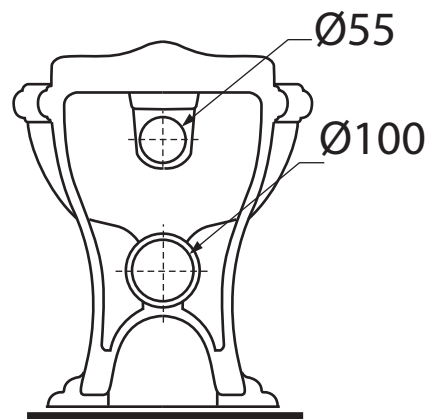

JUB 100

Vaso scarico a parete trasformabile a terra tramite curva tecnica in plastica

W.c.wall trap that can be trasformed into floor trap by plastic technical bend

Dimensioni/dimensions: 59x40xH42 cm

Peso/weight:24kg

A\* 0 tubo interno parete

B\* 80-670 tubo esterno parete

A\* 0 pipe internal to the wall

B\* 80-670 pipe external to the wall

JUB 500 M

Bidet monoforo  
one - hole bidet

Dimensioni/dimensions: 58,5x40xH42 cm  
Peso/weight:22kg

JUB 500 T

Bidet a tre fori  
Three-holes bidet

Dimensioni/dimensions: 58,5x40xH42 cm  
Peso/weight:22kg

**A\* 0** riferimento vaso

**B\* 80-670** riferimento vaso

**A\* 0** ref w.c.

**B\* 80-670** ref w.c.