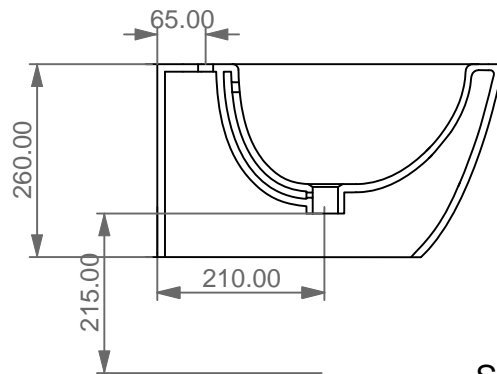

FRONT

TOP

GSG
CERAMIC DESIGN

Bidet Sospeso LIKE xxs
Bidet wall hung LIKE xxs

LEFT

REAR

SECTION

Designation Bidet sospeso LIKE xxs Bidet wall hung LIKE xxs	<p>This drawing including the respected data may neither be duplicated nor modified nor altered without the consent of GSG Ceramic Design. The use of the data/technical drawings take place at users own risk and under exclusion of any liability of GSG Ceramic Design. The dimensions are not binding; products are subject to changes. Measurement shown may be subjected to small variations or are indicative.</p>
Cod.LKBISO	
Scale 1:10	