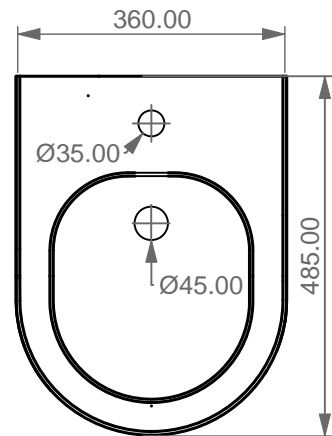

FRONT

TOP

GSG
CERAMIC DESIGN

Bidet Sospeso LIKE xxs
Bidet wall hung LIKE xxs

LEFT

REAR

SECTION

Designation Bidet sospeso LIKE xxs Bidet wall hung LIKE xxs	<p>This drawing including the respected data may neither be duplicated nor modified nor altered without the consent of GSG Ceramic Design. The use of the data/technical drawings take place at users own risk and under exclusion of any liability of GSG Ceramic Design. The dimensions are not binding; products are subject to changes. Measurement shown may be subjected to small variations or are indicative.</p>
Cod.LKBISO	
Scale 1:10	