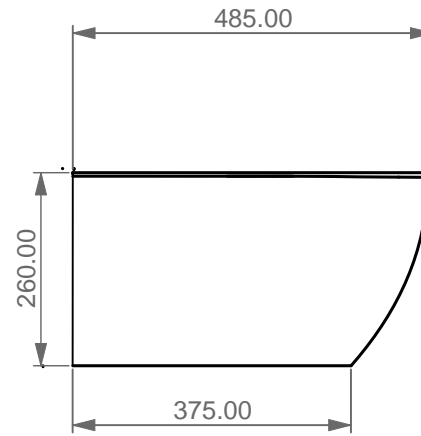

FRONT

TOP

GSG
CERAMIC DESIGN

Bidet Sospeso LIKE xxs
Bidet wall hung LIKE xxs

LEFT

REAR

SECTION

Designation Bidet sospeso LIKE xxs Bidet wall hung LIKE xxs	<p>This drawing including the respected data may neither be duplicated nor modified nor altered without the consent of GSG Ceramic Design. The use of the data/technical drawings take place at users own risk and under exclusion of any liability of GSG Ceramic Design. The dimensions are not binding; products are subject to changes. Measurement shown may be subjected to small variations or are indicative.</p>
Cod.LKBISO	
Scale 1:10	