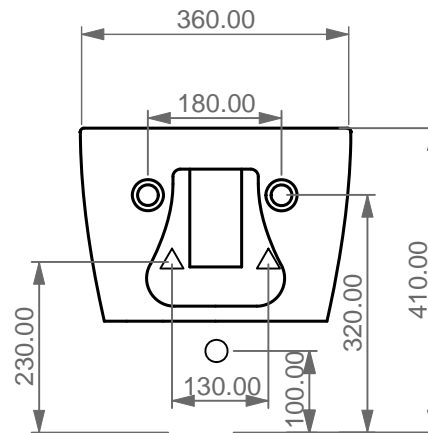

FRONT

TOP

GSG
CERAMIC DESIGN

Bidet Sospeso LIKE xxs
Bidet wall hung LIKE xxs

LEFT

REAR

SECTION

Designation Bidet sospeso LIKE xxs Bidet wall hung LIKE xxs	<p>This drawing including the respected data may neither be duplicated nor modified nor altered without the consent of GSG Ceramic Design. The use of the data/technical drawings take place at users own risk and under exclusion of any liability of GSG Ceramic Design. The dimensions are not binding; products are subject to changes. Measurement shown may be subjected to small variations or are indicative.</p>
Cod.LKBISO	
Scale 1:10	