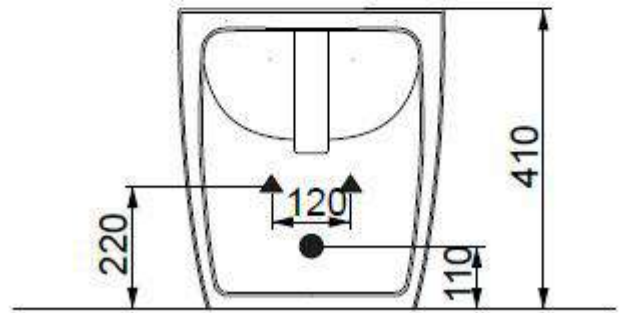

Code: LKMBL

Wc monoblocco Like Smart Clean

Wc monoblocco Like Smart Clean

Code: LKCIMBL

Cassetta monoblocco Like

Cistern monoblocco Like

Code: LKBI01

Bidet Like monoforo (senza foro e tre fori su richiesta)

Bidet Like one hole (without hole and three holes on request)

Code: LKBI01

Bidet Like monoforo (senza foro e tre fori su richiesta)

Bidet Like one hole (without hole and three holes on request)