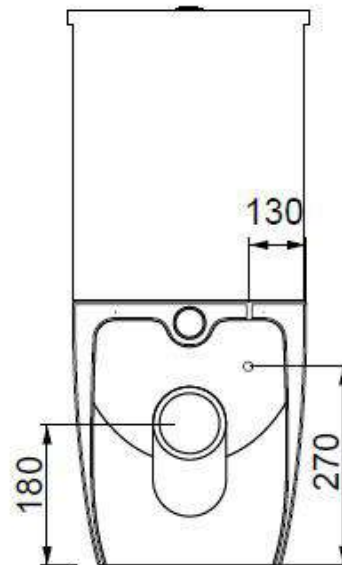

Code: LKMBL

Wc monoblocco Like Smart Clean

Wc monoblocco Like Smart Clean

Code: LKCIMBL

Cassetta monoblocco Like

Cistern monoblocco Like

Code: LKBI01

Bidet Like monoforo (senza foro e tre fori su richiesta)

Bidet Like one hole (without hole and three holes on request)

Code: LKBI01

Bidet Like monoforo (senza foro e tre fori su richiesta)

Bidet Like one hole (without hole and three holes on request)