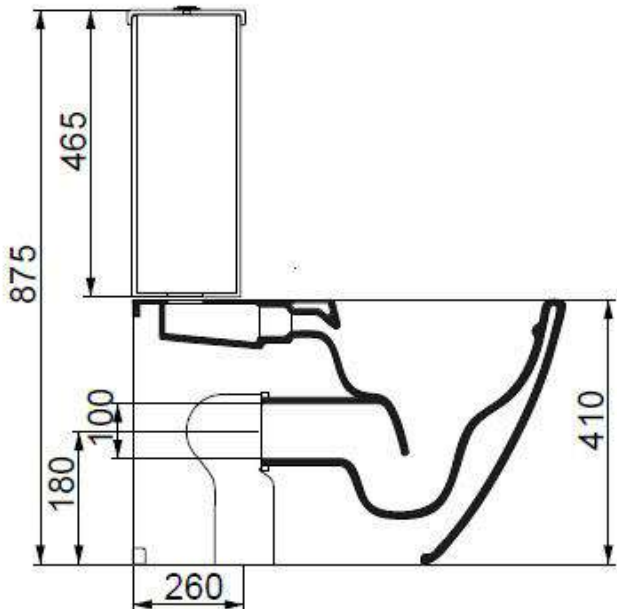

Code: LKMBL

Wc monoblocco Like Smart Clean

Wc monoblocco Like Smart Clean

Code: LKCIMBL

Cassetta monoblocco Like

Cistern monoblocco Like

Code: LKBI01

Bidet Like monoforo (senza foro e tre fori su richiesta)

Bidet Like one hole (without hole and three holes on request)

Code: LKBI01

Bidet Like monoforo (senza foro e tre fori su richiesta)

Bidet Like one hole (without hole and three holes on request)