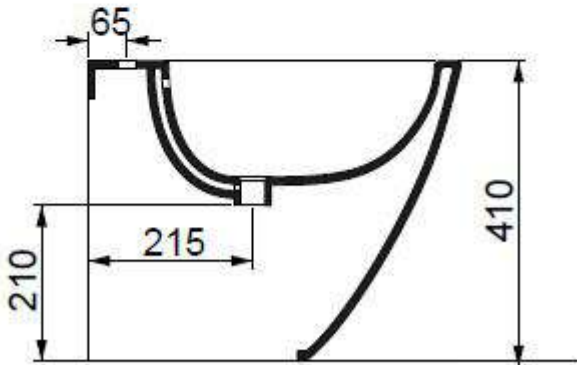

Code: LKMBL

Wc monoblocco Like Smart Clean

Wc monoblocco Like Smart Clean

Code: LKCIMBL

Cassetta monoblocco Like

Cistern monoblocco Like

Code: LKBI01

Bidet Like monoforo (senza foro e tre fori su richiesta)

Bidet Like one hole (without hole and three holes on request)

Code: LKBI01

Bidet Like monoforo (senza foro e tre fori su richiesta)

Bidet Like one hole (without hole and three holes on request)