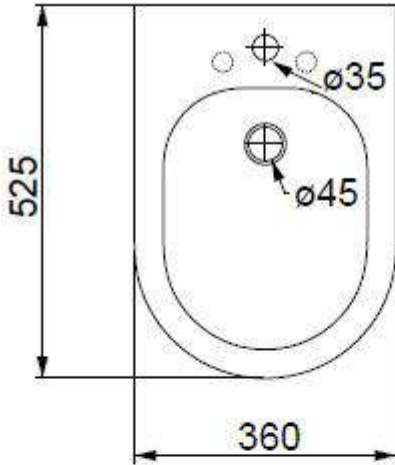

Code: LKMBL

Wc monoblocco Like Smart Clean

Wc monoblocco Like Smart Clean

Code: LKCIMBL

Cassetta monoblocco Like

Cistern monoblocco Like

Code: LKBI01

Bidet Like monoforo (senza foro e tre fori su richiesta)

Bidet Like one hole (without hole and three holes on request)

Code: LKBI01

Bidet Like monoforo (senza foro e tre fori su richiesta)

Bidet Like one hole (without hole and three holes on request)