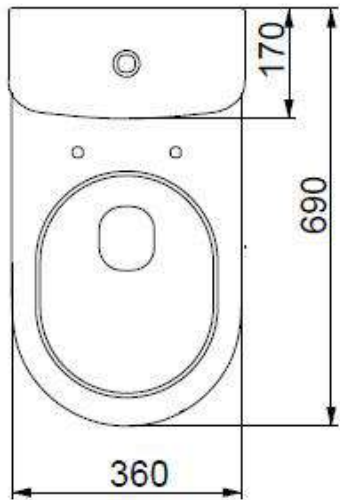

Code: LKMBL

Wc monoblocco Like Smart Clean

Wc monoblocco Like Smart Clean

Code: LKCIMBL

Cassetta monoblocco Like

Cistern monoblocco Like

Code: LKBI01

Bidet Like monoforo (senza foro e tre fori su richiesta)

Bidet Like one hole (without hole and three holes on request)

Code: LKBI01

Bidet Like monoforo (senza foro e tre fori su richiesta)

Bidet Like one hole (without hole and three holes on request)