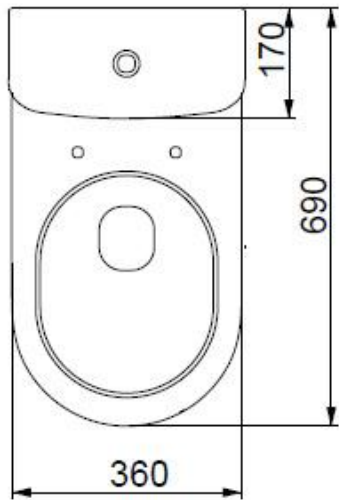

Code: LKMBL

Wc monoblocco Like Smart Clean

Wc monoblocco Like Smart Clean

Code: LKCIMBL

Cassetta monoblocco Like

Cistern monoblocco Like

Code: LKBI01

Bidet Like monoforo (senza foro e tre fori su richiesta)

Bidet Like one hole (without hole and three holes on request)