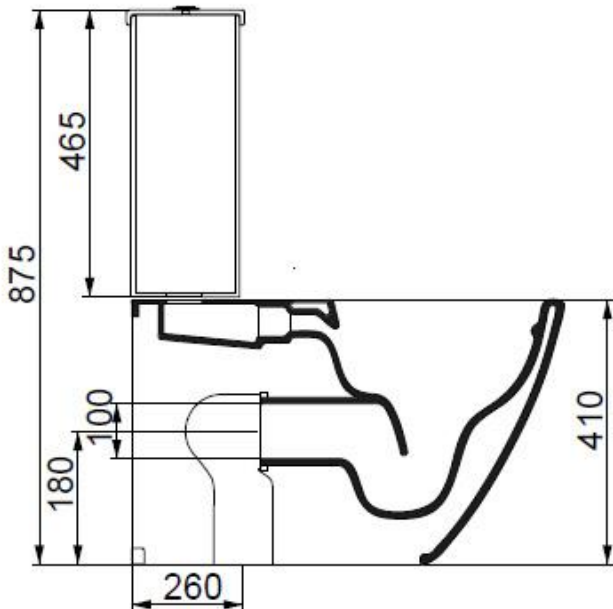

Code: LKMBL

Wc monoblocco Like Smart Clean

Wc monoblocco Like Smart Clean

Code: LKCIMBL

Cassetta monoblocco Like

Cistern monoblocco Like

Code: LKBI01

Bidet Like monoforo (senza foro e tre fori su richiesta)

Bidet Like one hole (without hole and three holes on request)