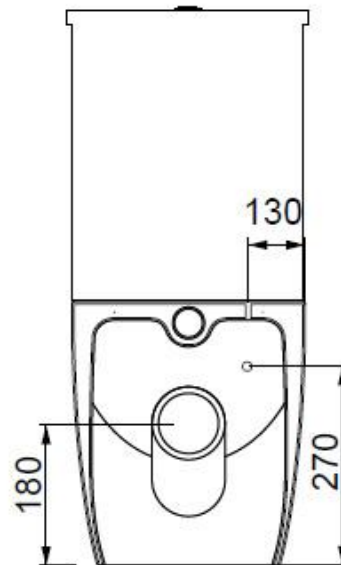

Code: LKMBL

Wc monoblocco Like Smart Clean

Wc monoblocco Like Smart Clean

Code: LKCIMBL

Cassetta monoblocco Like

Cistern monoblocco Like

Code: LKBI01

Bidet Like monoforo (senza foro e tre fori su richiesta)

Bidet Like one hole (without hole and three holes on request)