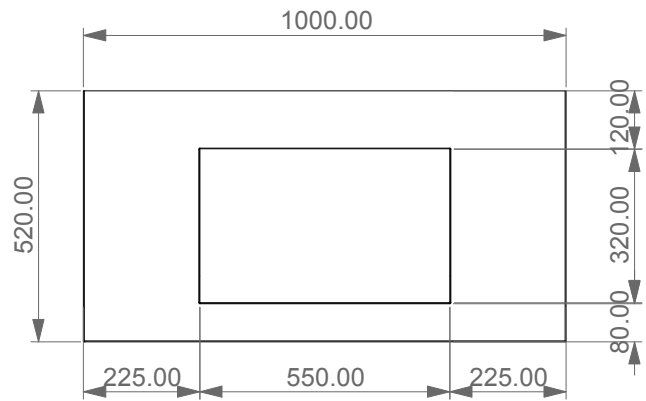

Mobile MILANO cm. 100x52x40 con piano e lavabo integrato in resina

TOP

FRONT

LEFT/SECTION

Designation	
Mobile MILANO cm. 100x52x40 con piano e lavabo integrato in resina	
Scale 1:10	
cod. MOMI100LI	<p>This drawing including the respected data may neither be duplicated nor modified nor altered without the consent of GSG Ceramic Design. The use of the data/technical drawings take place at users own risk and under exclusion of any liability of GSG Ceramic Design. The dimensions are not binding; products are subject to changes. Measurement shown may be subjected to small variations or are indicative.</p>