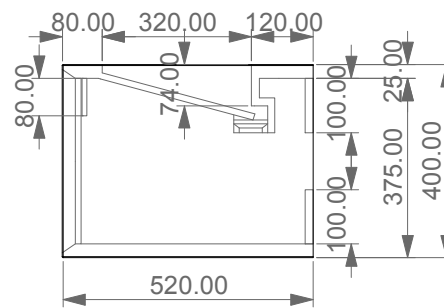

Mobile MILANO cm. 100x52x40 con piano e lavabo integrato in resina

TOP

FRONT

LEFT/SECTION

Designation	
Mobile MILANO cm. 100x52x40 con piano e lavabo integrato in resina	
Scale 1:10	
cod. MOMI100LI	<p>This drawing including the respected data may neither be duplicated nor modified nor altered without the consent of GSG Ceramic Design. The use of the data/technical drawings take place at users own risk and under exclusion of any liability of GSG Ceramic Design. The dimensions are not binding; products are subject to changes. Measurement shown may be subjected to small variations or are indicative.</p>