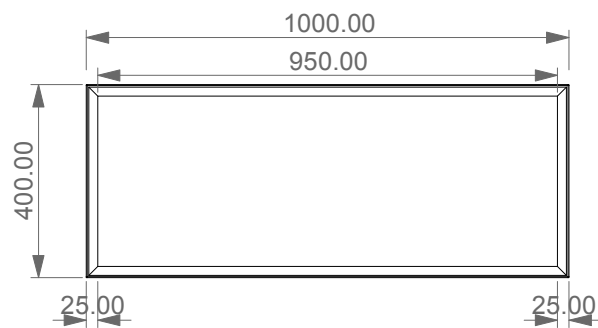

Mobile MILANO cm. 100x52x40 con piano e lavabo integrato in resina

TOP

FRONT

LEFT/SECTION

Designation	
Mobile MILANO cm. 100x52x40 con piano e lavabo integrato in resina	
Scale 1:10	
cod. MOMI100LI	<p>This drawing including the respected data may neither be duplicated nor modified nor altered without the consent of GSG Ceramic Design. The use of the data/technical drawings take place at users own risk and under exclusion of any liability of GSG Ceramic Design. The dimensions are not binding; products are subject to changes. Measurement shown may be subjected to small variations or are indicative.</p>