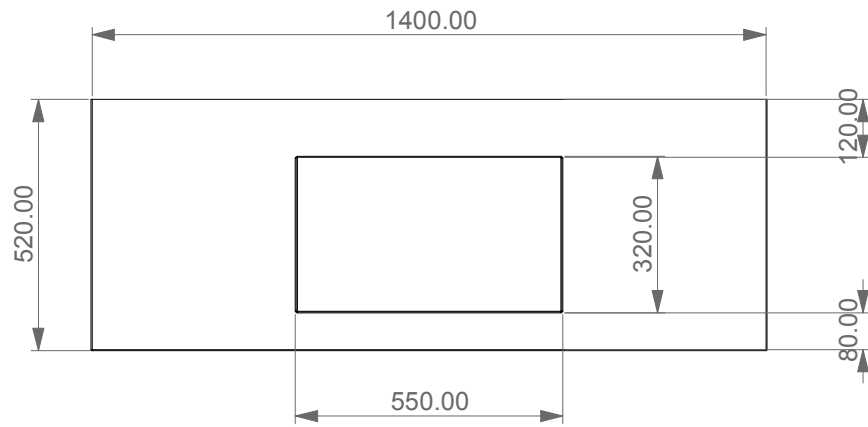

Mobile MILANO cm. 140x52x40 con piano e lavabo integrato in resina

TOP

FRONT

LEFT/SECTION

Designation	
Mobile MILANO cm. 140x52x40 con piano e lavabo integrato in resina	
Scale 1:10	
cod. MOMI140LI	<p>This drawing including the respected data may neither be duplicated nor modified nor altered without the consent of GSG Ceramic Design. The use of the data/technical drawings take place at users own risk and under exclusion of any liability of GSG Ceramic Design. The dimensions are not binding; products are subject to changes. Measurement shown may be subjected to small variations or are indicative.</p>