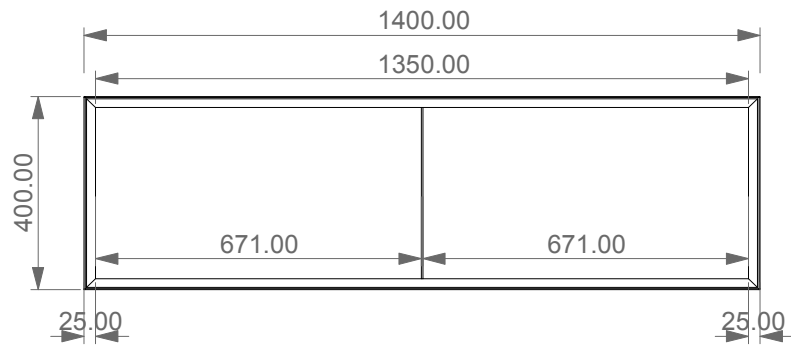

Mobile MILANO cm. 140x52x40 con piano e lavabo integrato in resina

TOP

FRONT

LEFT/SECTION

Designation	
Mobile MILANO cm. 140x52x40 con piano e lavabo integrato in resina	
Scale 1:10	
cod. MOMI140LI	<p>This drawing including the respected data may neither be duplicated nor modified nor altered without the consent of GSG Ceramic Design. The use of the data/technical drawings take place at users own risk and under exclusion of any liability of GSG Ceramic Design. The dimensions are not binding; products are subject to changes. Measurement shown may be subjected to small variations or are indicative.</p>