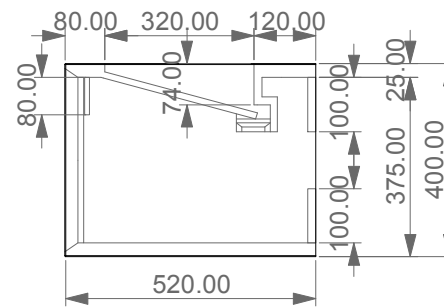

Mobile MILANO cm. 140x52x40 con piano e lavabo integrato in resina

TOP

FRONT

LEFT/SECTION

Designation	
Mobile MILANO cm. 140x52x40 con piano e lavabo integrato in resina	
Scale 1:10	
cod. MOMI140LI	<p>This drawing including the respected data may neither be duplicated nor modified nor altered without the consent of GSG Ceramic Design. The use of the data/technical drawings take place at users own risk and under exclusion of any liability of GSG Ceramic Design. The dimensions are not binding; products are subject to changes. Measurement shown may be subjected to small variations or are indicative.</p>