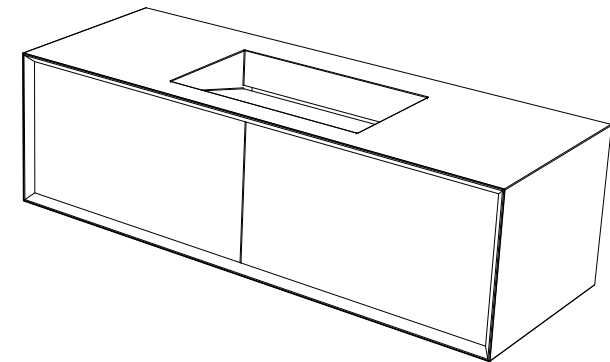

Mobile MILANO cm. 140x52x40 con piano e lavabo integrato in resina

TOP

FRONT

LEFT/SECTION

Designation	
Mobile MILANO cm. 140x52x40 con piano e lavabo integrato in resina	
Scale 1:10	
cod. MOMI140LI	<p>This drawing including the respected data may neither be duplicated nor modified nor altered without the consent of GSG Ceramic Design. The use of the data/technical drawings take place at users own risk and under exclusion of any liability of GSG Ceramic Design. The dimensions are not binding; products are subject to changes. Measurement shown may be subjected to small variations or are indicative.</p>