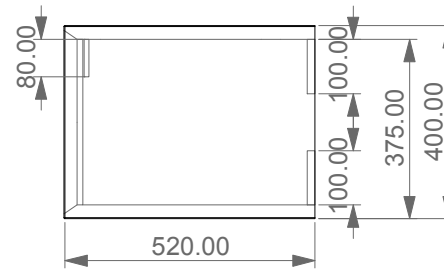

Mobile MILANO cm. 140x52x40 con piano in resina

TOP

FRONT

LEFT/SECTION

Designation	
Mobile MILANO cm. 140x52x40 con piano in resina	
Scale 1:10	
cod. MOMI140TOP	<p>This drawing including the respected data may neither be duplicated nor modified nor altered without the consent of GSG Ceramic Design. The use of the data/technical drawings take place at users own risk and under exclusion of any liability of GSG Ceramic Design. The dimensions are not binding; products are subject to changes. Measurement shown may be subjected to small variations or are indicative.</p>