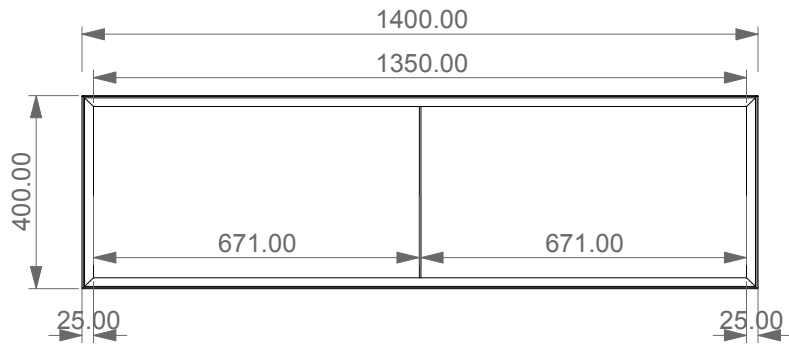

Mobile MILANO cm. 140x52x40 con piano in resina

TOP

FRONT

LEFT/SECTION

Designation	
Mobile MILANO cm. 140x52x40 con piano in resina	
Scale 1:10	
cod. MOMI140TOP	<p>This drawing including the respected data may neither be duplicated nor modified nor altered without the consent of GSG Ceramic Design. The use of the data/technical drawings take place at users own risk and under exclusion of any liability of GSG Ceramic Design. The dimensions are not binding; products are subject to changes. Measurement shown may be subjected to small variations or are indicative.</p>