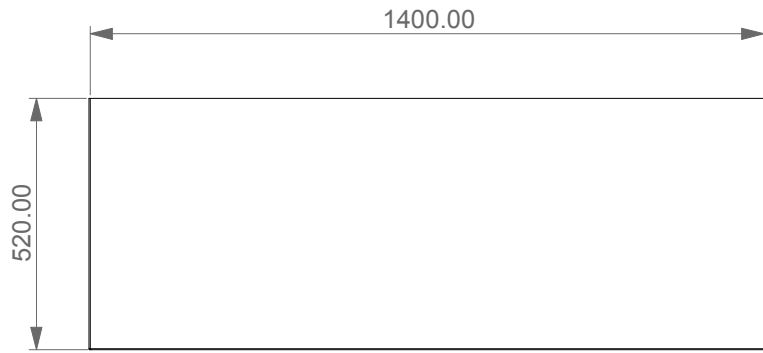

Mobile MILANO cm. 140x52x40 con piano in resina

TOP

FRONT

LEFT/SECTION

Designation	
Mobile MILANO cm. 140x52x40 con piano in resina	
Scale 1:10	
cod. MOMI140TOP	<p>This drawing including the respected data may neither be duplicated nor modified nor altered without the consent of GSG Ceramic Design. The use of the data/technical drawings take place at users own risk and under exclusion of any liability of GSG Ceramic Design. The dimensions are not binding; products are subject to changes. Measurement shown may be subjected to small variations or are indicative.</p>