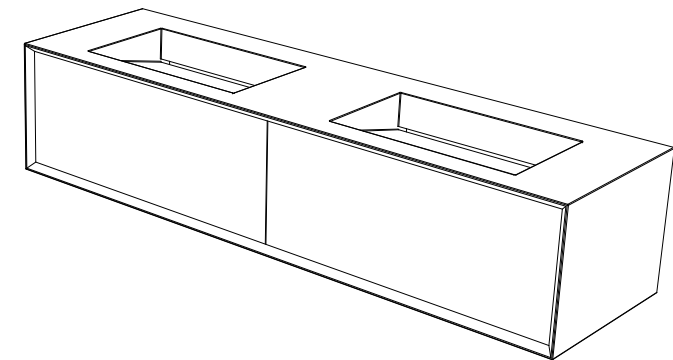

GSG

CERAMIC DESIGN

Mobile MILANO cm. 180x52x40 con piano e due lavabi integrati in resina

TOP

FRONT

LEFT/SECTION

| | |
|--|---|
| Designation |  |
| Mobile MILANO cm. 180x52x40 con piano e due lavabi integrati in resina | |
| Scale 1:10 | |
| cod. MOMI180LI | <p>This drawing including the respected data may neither be duplicated nor modified nor altered without the consent of GSG Ceramic Design. The use of the data/technical drawings take place at users own risk and under exclusion of any liability of GSG Ceramic Design. The dimensions are not binding; products are subject to changes. Measurement shown may be subjected to small variations or are indicative.</p> |