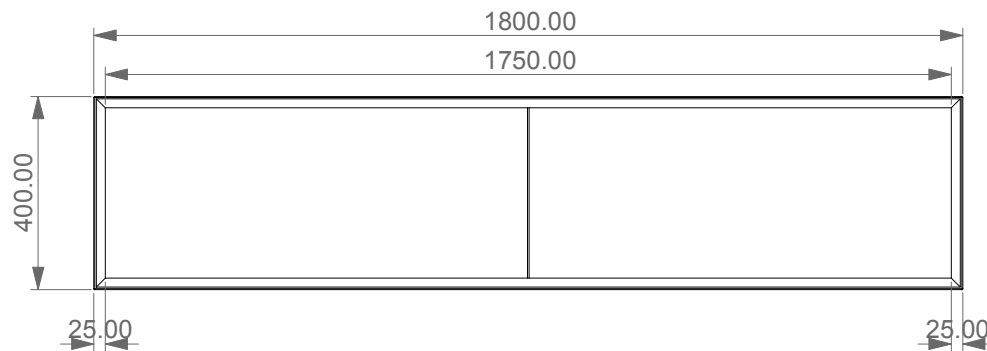

GSG

CERAMIC DESIGN

Mobile MILANO cm. 180x52x40 con piano e due lavabi integrati in resina

TOP

FRONT

LEFT/SECTION

| | |
|--|---|
| Designation |  |
| Mobile MILANO cm. 180x52x40 con piano e due lavabi integrati in resina | |
| Scale 1:10 | |
| cod. MOMI180LI | <p>This drawing including the respected data may neither be duplicated nor modified nor altered without the consent of GSG Ceramic Design. The use of the data/technical drawings take place at users own risk and under exclusion of any liability of GSG Ceramic Design. The dimensions are not binding; products are subject to changes. Measurement shown may be subjected to small variations or are indicative.</p> |