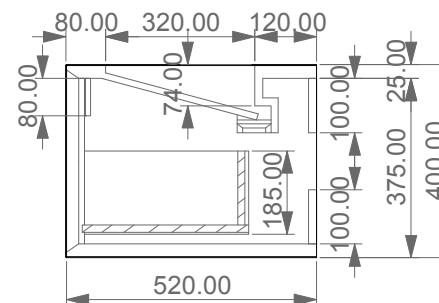

GSG

CERAMIC DESIGN

Mobile MILANO cm. 180x52x40 con piano e due lavabi integrati in resina

TOP

FRONT

LEFT/SECTION

| | |
|--|---|
| Designation |  |
| Mobile MILANO cm. 180x52x40 con piano e due lavabi integrati in resina | |
| Scale 1:10 | |
| cod. MOMI180LI | <p>This drawing including the respected data may neither be duplicated nor modified nor altered without the consent of GSG Ceramic Design. The use of the data/technical drawings take place at users own risk and under exclusion of any liability of GSG Ceramic Design. The dimensions are not binding; products are subject to changes. Measurement shown may be subjected to small variations or are indicative.</p> |