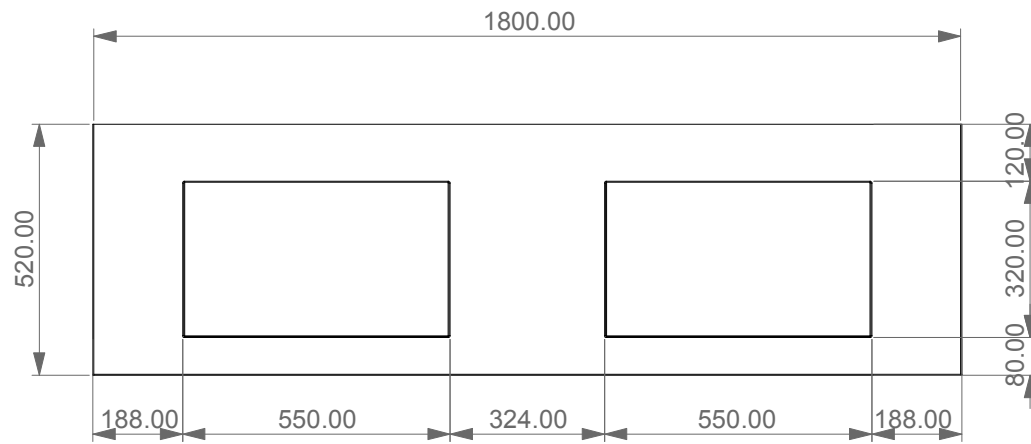

GSG

CERAMIC DESIGN

Mobile MILANO cm. 180x52x40 con piano e due lavabi integrati in resina

TOP

FRONT

LEFT/SECTION

| | |
|--|---|
| Designation |  |
| Mobile MILANO cm. 180x52x40 con piano e due lavabi integrati in resina | |
| Scale 1:10 | |
| cod. MOMI180LI | <p>This drawing including the respected data may neither be duplicated nor modified nor altered without the consent of GSG Ceramic Design. The use of the data/technical drawings take place at users own risk and under exclusion of any liability of GSG Ceramic Design. The dimensions are not binding; products are subject to changes. Measurement shown may be subjected to small variations or are indicative.</p> |