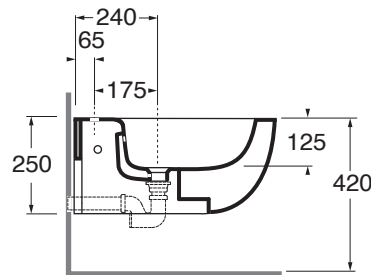

NUBKS000000M

sanitari sospesi 55/ wall hung sanitary wares

codice
code

Bidet Nuvola sospeso monoforo.
Nuvola wall hung bidet.

biancolucido/shiny white

NUBKS000000MBI

CM 55x35x25

plt italy pz.12 - plt export pcs.20

kg 16,5

scala/scale 1:20 dimensioni/dimensions in mm

Ceramica

bianco lucido
shiny white

Complementi/complements:

Codice
code

Codice
code

Piletta automatica con troppo pieno
Automatic waste system with over flow

Protezione antiurto e acustica
per vaso e bidet sospesi
Shock absorption and acoustic protection
for wall-hung wc and bidet

ISAC

TECHNICAL SHEET n°: 01	DESIGNER: ANGELETTI RUZZA	CODE: NUBKS000000M	Azzurra sanitari in ceramica S.p.a.		
SHEET FORMAT: A4	ISO	REVISION: 04	SCALE: 1:20	DATE: 22/04/2023	via Civita Castellana snc 01030
REGULATIONS: CE EN 14528 / EN35 / Dop-14528 *			Castel S. Elia (VT) - ITALY		
All the measurements respect the tolerances provided by the "AZZURRA QUALITY GUIDELINES".			Tel.+39.0761 518155		
			Fax.+39.0761 514560		