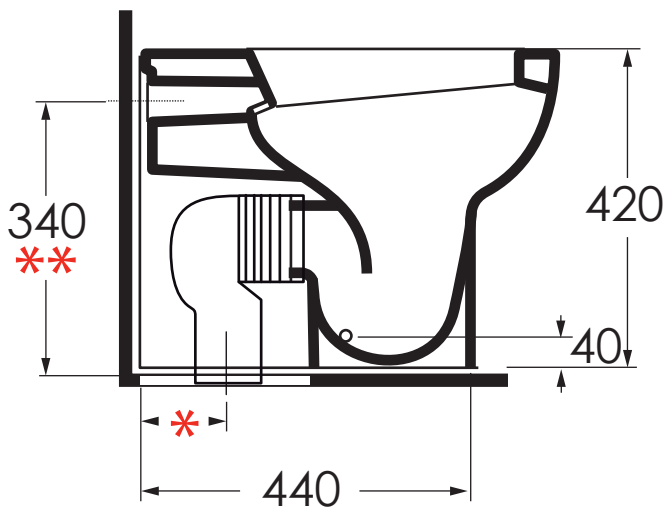

NUV 100/TR
 NUV 100/TR

Vaso con scarico traslato a terra.

Dimensioni/dimensions: 55x36xH 42 cm
 Peso/weight: 28 kg

*	CVT	CVTK	CVTR
	180mm	da 60mm a 150 mm	da 160mm a 220 mm

**	RDP
	mm 355 o mm 325

NUBIT000000M

sanitari terra 55/floor mounted sanitary wares

codice
code

Bidet Nuvola a terra monoforo.
Nuvola floor standing Bidet 1 tap hole.

bianco lucido/shiny white
cotone/cotton

NUBIT000000MBI
NUBIT000000MCT

CM 55x35x h42

plt italy pz.12 - plt export pcs. 20

kg 25,5

scala/ scale 1:20 dimensioni/dimensions in mm

Complements:

cod. PILTR

Piletta automatica con troppo pieno
Automatic waste system with over flow

kg 0,5

TECHNICAL SHEET n°: 01	DESIGNER: ANGELETTI RUZZA	CODE: NUBIT000000M	Azzurra sanitari in ceramica S.p.a. via Civita Castellana snc 01030 Castel S.Elia (VT) - ITALY Tel.+39.0761 518155 Fax.+39.0761 514560		
SHEET FORMAT: A4	ISO	REVISION: 01	SCALE: 1:20	DATE: 03/07/2018	
REGULATIONS: CE EN 14528 / EN35 / Dop-14528 *					
All the measurements respect the tolerances provided by the "AZZURRA QUALITY GUIDELINES".					