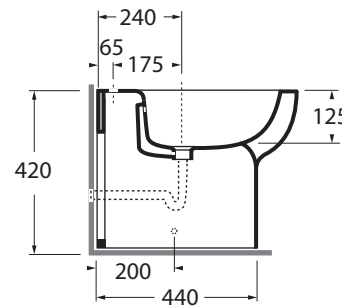

NUV 100/TR
 NUV 100/TR

Vaso con scarico traslato a terra.

Dimensioni/dimensions: 55x36xH 42 cm
 Peso/weight: 28 kg

*	CVT	CVTK	CVTR
	180mm	da 60mm a 150 mm	da 160mm a 220 mm

**	RDP
	mm 355 o mm 325

NUBIT000000M

sanitari terra 55/floor mounted sanitary wares

codice
code

Bidet Nuvola a terra monoforo.
Nuvola floor standing Bidet 1 tap hole.

bianco lucido/shiny white
cotone/cotton

NUBIT000000MBI
NUBIT000000MCT

CM 55x35x h42

plt italy pz.12 - plt export pcs. 20

kg 25,5

scala/ scale 1:20 dimensioni/dimensions in mm

Complements:

cod. PILTR

Piletta automatica con troppo pieno
Automatic waste system with over flow

kg 0,5

TECHNICAL SHEET n°: 01	DESIGNER: ANGELETTI RUZZA	CODE: NUBIT000000M	Azzurra sanitari in ceramica S.p.a. via Civita Castellana snc 01030 Castel S.Elia (VT) - ITALY Tel.+39.0761 518155 Fax.+39.0761 514560		
SHEET FORMAT: A4	ISO	REVISION: 01	SCALE: 1:20	DATE: 03/07/2018	
REGULATIONS: CE EN 14528 / EN35 / Dop-14528 *					
All the measurements respect the tolerances provided by the "AZZURRA QUALITY GUIDELINES".					