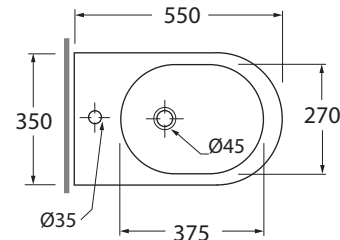

NUV 100/TR
 NUV 100/TR

Vaso con scarico traslato a terra.

Dimensioni/dimensions: 55x36xH 42 cm
 Peso/weight: 28 kg

*	CVT	CVTK	CVTR
	180mm	da 60mm a 150 mm	da 160mm a 220 mm

**	RDP
	mm 355 o mm 325

NUBIT000000M

sanitari terra 55/floor mounted sanitary wares

codice
code

Bidet Nuvola a terra monoforo.
Nuvola floor standing Bidet 1 tap hole.

bianco lucido/shiny white
cotone/cotton

NUBIT000000MBI
NUBIT000000MCT

CM 55x35x h42

plt italy pz.12 - plt export pcs. 20

kg 25,5

scala/ scale 1:20 dimensioni/dimensions in mm

Complements:

cod. PILTR

Piletta automatica con troppo pieno
Automatic waste system with over flow

kg 0,5

TECHNICAL SHEET n°: 01	DESIGNER: ANGELETTI RUZZA	CODE: NUBIT000000M	Azzurra sanitari in ceramica S.p.a. via Civita Castellana snc 01030 Castel S.Elia (VT) - ITALY Tel.+39.0761 518155 Fax.+39.0761 514560		
SHEET FORMAT: A4	ISO	REVISION: 01	SCALE: 1:20	DATE: 03/07/2018	
REGULATIONS: CE EN 14528 / EN35 / Dop-14528 *					
All the measurements respect the tolerances provided by the "AZZURRA QUALITY GUIDELINES".					