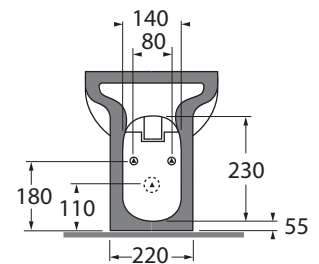

NUV 100/TR
 NUV 100/TR

Vaso con scarico traslato a terra.

Dimensioni/dimensions: 55x36xH 42 cm
 Peso/weight: 28 kg

*	CVT	CVTK	CVTR
	180mm	da 60mm a 150 mm	da 160mm a 220 mm

**	RDP
	mm 355 o mm 325

NUBIT000000M

sanitari terra 55/floor mounted sanitary wares

codice
code

Bidet Nuvola a terra monoforo.
Nuvola floor standing Bidet 1 tap hole.

bianco lucido/shiny white
cotone/cotton

NUBIT000000MBI
NUBIT000000MCT

CM 55x35x h42

plt italy pz.12 - plt export pcs. 20

kg 25,5

scala/ scale 1:20 dimensioni/dimensions in mm

Complements:

cod. PILTR

Piletta automatica con troppo pieno
Automatic waste system with over flow

kg 0,5

TECHNICAL SHEET n°: 01	DESIGNER: ANGELETTI RUZZA	CODE: NUBIT000000M	Azzurra sanitari in ceramica S.p.a. via Civita Castellana snc 01030 Castel S.Elia (VT) - ITALY Tel.+39.0761 518155 Fax.+39.0761 514560		
SHEET FORMAT: A4	ISO	REVISION: 01	SCALE: 1:20	DATE: 03/07/2018	
REGULATIONS: CE EN 14528 / EN35 / Dop-14528 *					
All the measurements respect the tolerances provided by the "AZZURRA QUALITY GUIDELINES".					