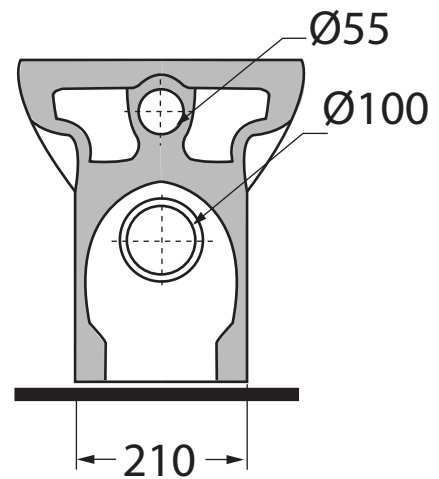

NUV 100/TR
 NUV 100/TR

Vaso con scarico traslato a terra.

Dimensioni/dimensions: 55x36xH 42 cm
 Peso/weight: 28 kg

*	CVT	CVTK	CVTR
	180mm	da 60mm a 150 mm	da 160mm a 220 mm

**	RDP
	mm 355 o mm 325

NUBIT000000M

sanitari terra 55/floor mounted sanitary wares

codice
code

Bidet Nuvola a terra monoforo.
Nuvola floor standing Bidet 1 tap hole.

bianco lucido/shiny white
cotone/cotton

NUBIT000000MBI
NUBIT000000MCT

CM 55x35x h42

plt italy pz.12 - plt export pcs. 20

kg 25,5

scala/ scale 1:20 dimensioni/dimensions in mm

Complements:

cod. PILTR

Piletta automatica con troppo pieno
Automatic waste system with over flow

kg 0,5

TECHNICAL SHEET n°: 01	DESIGNER: ANGELETTI RUZZA	CODE: NUBIT000000M	Azzurra sanitari in ceramica S.p.a. via Civita Castellana snc 01030 Castel S.Elia (VT) - ITALY Tel.+39.0761 518155 Fax.+39.0761 514560		
SHEET FORMAT: A4	ISO	REVISION: 01	SCALE: 1:20	DATE: 03/07/2018	
REGULATIONS: CE EN 14528 / EN35 / Dop-14528 *					
All the measurements respect the tolerances provided by the "AZZURRA QUALITY GUIDELINES".					