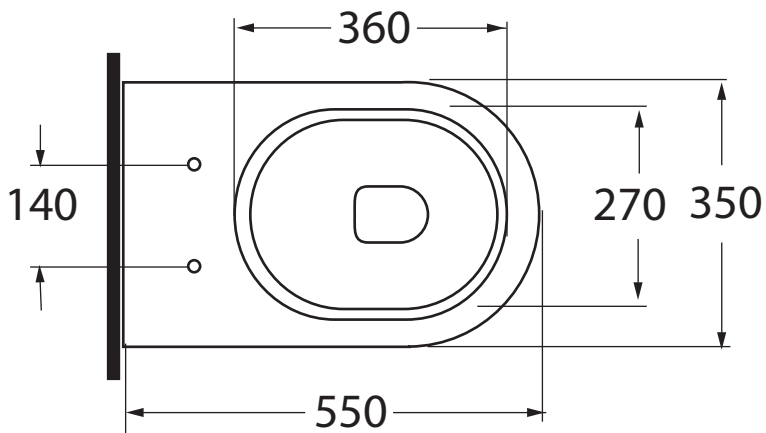

NUV 100/TR
 NUV 100/TR

Vaso con scarico traslato a terra.

Dimensioni/dimensions: 55x36xH 42 cm
 Peso/weight: 28 kg

*	CVT	CVTK	CVTR
	180mm	da 60mm a 150 mm	da 160mm a 220 mm

**	RDP
	mm 355 o mm 325

NUBIT000000M

sanitari terra 55/floor mounted sanitary wares

codice
code

Bidet Nuvola a terra monoforo.
Nuvola floor standing Bidet 1 tap hole.

bianco lucido/shiny white
cotone/cotton

NUBIT000000MBI
NUBIT000000MCT

CM 55x35x h42

plt italy pz.12 - plt export pcs. 20

kg 25,5

scala/ scale 1:20 dimensioni/dimensions in mm

Complements:

cod. PILTR

Piletta automatica con troppo pieno
Automatic waste system with over flow

kg 0,5

TECHNICAL SHEET n°: 01	DESIGNER: ANGELETTI RUZZA	CODE: NUBIT000000M	Azzurra sanitari in ceramica S.p.a. via Civita Castellana snc 01030 Castel S.Elia (VT) - ITALY Tel.+39.0761 518155 Fax.+39.0761 514560		
SHEET FORMAT: A4	ISO	REVISION: 01	SCALE: 1:20	DATE: 03/07/2018	
REGULATIONS: CE EN 14528 / EN35 / Dop-14528 *					
All the measurements respect the tolerances provided by the "AZZURRA QUALITY GUIDELINES".					