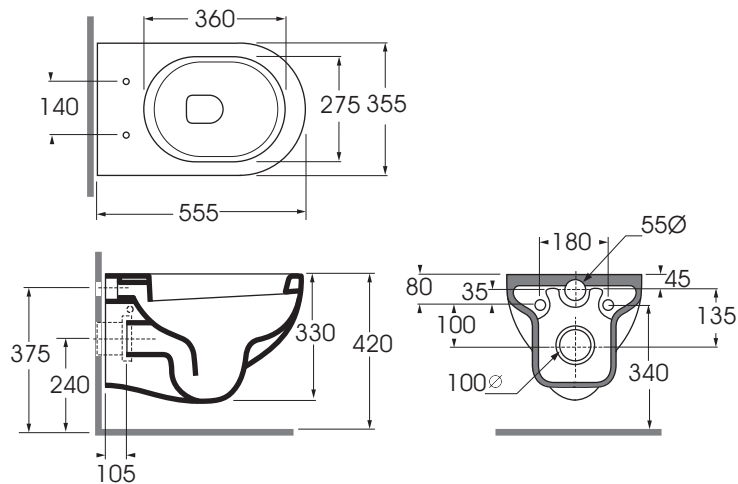

NUVKSP000000

sanitari sospesi 55/ wall hung sanitary wares

codice  
code

Vaso Nuvola sospeso.  
Nuvola wall hung Wc.

biancolucido/shiny white

NUVKSP000000BI

CM 55,5x35x33

plt italy pz.12 - plt export pcs.20

kg 21,5

Tecnologie/technologies:

watersaving

scala/scale 1:20 dimensioni/dimensions in mm

Ceramica

bianco lucido  
shiny white

Complementi/complements:

Codice  
code

ISAC

TECHNICAL SHEET n°: <b>01</b>	DESIGNER: <b>ANGELETTI RUZZA</b>	CODE: <b>NUVKSP000000</b>	Azzurra sanitari in ceramica S.p.a. via Civita Castellana snc 01030 Castel S.Elia (VT) - ITALY Tel.+39.0761 518155 Fax.+39.0761 514560	
SHEET FORMAT: <b>A4</b>	ISO	REVISION: <b>04</b>	SCALE: <b>1:20</b>	DATE: <b>15/11/2022</b>
REGULATIONS: <b>CE EN 997 / EN33 / Dop-997 *</b>				
All the measurements respect the tolerances provided by the "AZZURRA QUALITY GUIDELINES".				