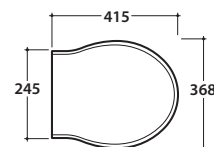

# GLOBO

Cod. **PS19RN**

Rovere NERO  
Black oak finish

Cod. **PS19RB**

Rovere BIANCO  
White oak finish

Coprivaso in legno con cerniere cromo. Chiusura tradizionale. Peso 3 Kg  
Wood seat-cover with chromium-plated hinges. With traditional closing system. Weight 3 Kg