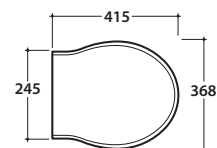

PAESTUM VASO MONOBLOCCO SCARICO A PARETE PA004BI

CE EN 997:2015

GLOBO

Cod. **PA004BI**

Vaso monoblocco 67.38 h40 cm. Scarico a parete. Scarico 4,5 / 3 Lt.

Completo di fissaggi. Peso 20 Kg

Close couple Wc 67.38 h40 cm . With wall drain 4,5 / 3 Lt.

Fixing kit included. Weight 20 Kg

Cod. **PA019**

Coprivaso in duroplast con chiusura tradizionale. Peso 3 Kg

Duroplast seat-cover with traditional closing system. Weight 3 Kg

Cod. **PA021**

Coprivaso in poliester bianco con cerniere cromo. Peso 3 Kg

White polyester seat-cover with chromium-plated hinges. Weight 3 Kg

Cod. **PA138**

Coprivaso in poliester bianco con cerniere cromo. Chiusura soft close. Peso 3 Kg

White polyester seat-cover with chromium-plated hinges. With soft-closing system. Weight 3 Kg

Cod. **PA109**

Coprivaso in poliester bianco con cerniere bronzo. Peso 3 Kg

White polyester seat-cover with bronze-plated hinges. Weight 3 Kg

Cod. **PA139**

Coprivaso in poliester bianco con cerniere bronzo. Chiusura soft close. Peso 3 Kg

White polyester seat-cover with bronze-plated hinges. With soft-closing system. Weight 3 Kg

Cod. **PA147**

Coprivaso in poliester bianco con cerniere oro. Peso 3 Kg

White polyester seat-cover with gold-plated hinges. Weight 3 Kg

Cod. **PA140**

Coprivaso in poliester bianco con cerniere oro. Chiusura soft close. Peso 3 Kg

White polyester seat-cover with gold-plated hinges. With soft-closing system. Weight 3 Kg