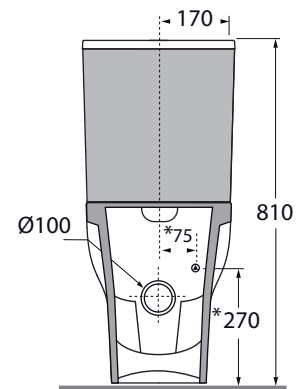

PAVCMP000000 monoblocco/close coupled wc  
 PACSMB000000

codice  
code

Vaso Pratica monoblocco con scarico a parete trasformabile a pavimento.  
 Pratica close coupled WC wall/floor trap

bianco lucido/ shiny white

PAVCMP000000BI

Cassetta Pratica monoblocco.  
 Pratica close coupled cistern.

bianco lucido/ shiny white

PACSMB000000BI

CM 64x35xh81

plt italy pz. 9 - plt export pcs.12

kg 43

scala/scale 1:20 dimensioni/dimensions in mm

bianco lucido/ shiny white

PRA 1800/F

Curva tecnica per vaso normale e monoblocco  
 Technical bend for standing and close coupled wc

CVT

Batteria di scarico automatica, attacco basso  
 con pulsante doppio flusso (3/6 lt) cromo/oro/bronzo  
 Automatic discharge mechanism, low junction  
 with chrome/gold/bronze double flushing

bianco lucido/ shiny white

B 1900 2F/40

TECHNICAL SHEET n°: <b>01</b>	DESIGNER: <b>OFFICINA AZZURRA</b>	CODE: <b>PAVCMP000000/PACSMB000000</b>	<b>Azzurra sanitari in ceramica S.p.a.</b> via Civita Castellana snc 01030 Castel S.Elia (VT) - ITALY Tel. +39.0761 518155 Fax. +39.0761 514560		
SHEET FORMAT: <b>A4</b>	ISO	REVISION: <b>02</b>	SCALE: <b>1:20</b>	DATE: <b>31/07/2019</b>	
REGULATIONS: <b>CE EN 997 / EN33 / Dop-997 *</b>					
All the measurements respect the tolerances provided by the "AZZURRA QUALITY GUIDELINES".					