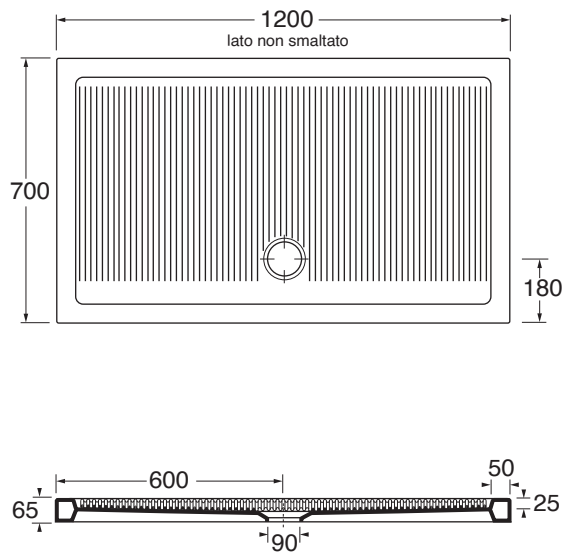

PFPD12007065

piatti doccia/shower tray

codice
code

Piatto doccia Ferdy 120 X 70.
Ferdy cm 120 X 70 shower tray.

biancolucido/shiny white

PFPD12007065BI

cm 70x120xh6,5

scatole/box 1 - plt 14

kg 38

scala/scale 1:20 dimensioni/dimensions in mm

Complementi/complements:

Codice
code

Piletta doccia cromo 1" 1/4 di diametro (ø 90)
con tappo in ABS e completa di curva terminale.
1" 1/4 (ø 90) diameter waste system for shower tray
provided with ABS top and terminal bend.

SIF/FR

TECHNICAL SHEET n°: 01	DESIGNER: OFFICINA AZZURRA	CODE: PFPD12007065	Azzurra sanitari in ceramica S.p.a. via Civita Castellana snc 01030 Castel S.Elia (VT) - ITALY Tel.+39.0761 518155 Fax.+39.0761 514560	
SHEET FORMAT: A4	ISO	REVISION: 02	SCALE: 1:20	DATE: 12/10/2020
REGULATIONS: CE EN 14527 / EN33 / Dop-14527 *				
All the measurements respect the tolerances provided by the "AZZURRA QUALITY GUIDELINES".				