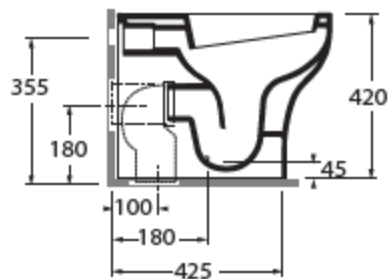

PRATICA

AZZURRA®

Tecnologie/technologies:

watersaving

PABIT000000M

sanitari terra 52,5/floor mounted sanitary wares

codice
code

Bidet Pratica a terra monoforo.
Pratica bidet 1 hole.

bianco lucido/ shiny white

PABIT000000MBI

CM 53x34,5xh42

plt italy pz.24 - plt export pcs.20

kg 24

scala/scale 1:20 dimensioni/dimensions in mm

Complementi/complements:

Codice
code