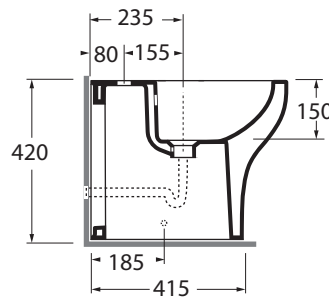

PRATICA

AZZURRA®

Tecnologie/technologies:

watersaving

PABIT000000M

sanitari terra 52,5/floor mounted sanitary wares

codice
code

Bidet Pratica a terra monoforo.
Pratica bidet 1 hole.

bianco lucido/ shiny white

PABIT000000MBI

CM 53x34,5xh42

plt italy pz.24 - plt export pcs.20

kg 24

scala/scale 1:20 dimensioni/dimensions in mm

Complementi/complements:

Codice
code