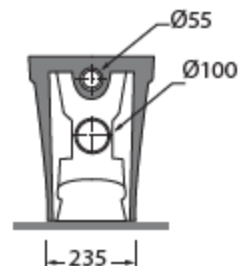

PRATICA

AZZURRA®

Tecnologie/technologies:

watersaving

PABIT000000M

sanitari terra 52,5/floor mounted sanitary wares

codice
code

Bidet Pratica a terra monoforo.
Pratica bidet 1 hole.

bianco lucido/ shiny white

PABIT000000MBI

CM 53x34,5xh42

plt italy pz.24 - plt export pcs.20

kg 24

scala/scale 1:20 dimensioni/dimensions in mm

Complementi/complements:

Codice
code