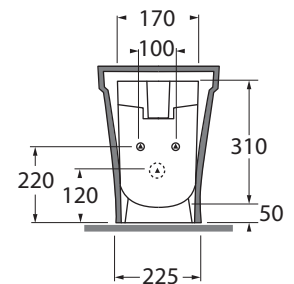

PRATICA

AZZURRA®

Tecnologie/technologies:

watersaving

PABIT000000M

sanitari terra 52,5/floor mounted sanitary wares

codice
code

Bidet Pratica a terra monoforo.
Pratica bidet 1 hole.

bianco lucido/ shiny white

PABIT000000MBI

CM 53x34,5xh42

plt italy pz.24 - plt export pcs.20

kg 24

scala/scale 1:20 dimensioni/dimensions in mm

Complementi/complements:

Codice
code