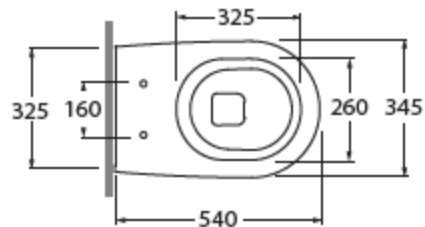

PRATICA

AZZURRA®

Tecnologie/technologies:

watersaving

PABIT000000M

sanitari terra 52,5/floor mounted sanitary wares

codice
code

Bidet Pratica a terra monoforo.
Pratica bidet 1 hole.

bianco lucido/ shiny white

PABIT000000MBI

CM 53x34,5xh42

plt italy pz.24 - plt export pcs.20

kg 24

scala/scale 1:20 dimensioni/dimensions in mm

Complementi/complements:

Codice
code