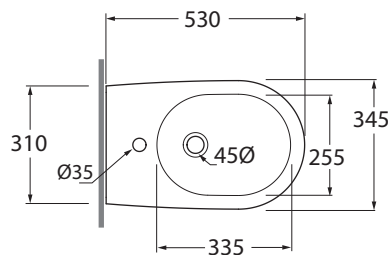

PRATICA

AZZURRA®

Tecnologie/technologies:

watersaving

PABIT000000M

sanitari terra 52,5/floor mounted sanitary wares

codice
code

Bidet Pratica a terra monoforo.
Pratica bidet 1 hole.

bianco lucido/ shiny white

PABIT000000MBI

CM 53x34,5xh42

plt italy pz.24 - plt export pcs.20

kg 24

scala/scale 1:20 dimensioni/dimensions in mm

Complementi/complements:

Codice
code

Piletta automatica con troppo pieno
Automatic waste system with over flow
kg 0,5

PILTR

TECHNICAL SHEET n°: 01	DESIGNER: OFFICINA AZZURRA	CODE: PABIT000000M	Azzurra sanitari in ceramica S.p.a. via Civita Castellana snc 01030 Castel S.Elia (VT) - ITALY Tel.+39.0761 518155 Fax.+39.0761 514560		
SHEET FORMAT: A4	ISO	REVISION: 02	SCALE: 1:20	DATE: 31/07/2019	
REGULATIONS: CE EN 14528 / EN35 / Dop-14528 *					
All the measurements respect the tolerances provided by the "AZZURRA QUALITY GUIDELINES".					