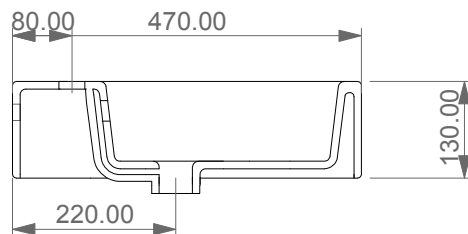

Lavabo Quad cm 60 monoforo
 (senza foro, tre fori su richiesta)
 Quad Washbasin cm 60 one hole
 (no hole, three holes on request)

FRONT

LEFT

TOP

REAR

SECTION

Designation Lavabo Quad cm 60 monoforo (senza foro, tre fori su richiesta) Quad Washbasin cm 60 one hole (no hole, three holes on request)	
Scale 1:10	This drawing including the respectedata may neither be duplicated nor modified nor altered without the consent of GSG Ceramic Design. The use of the data/technical drawings take place at users own risk and under exclusion of any liability of GSG Ceramic Design. The dimensions are not binding; products are subject to changes. Measurement shown may be subjected to small variations or are indicative.
cod. QULAV60	