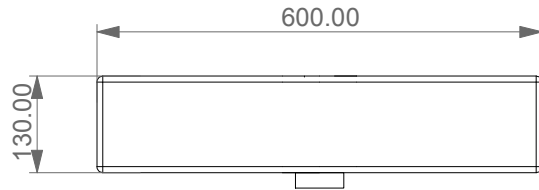

Lavabo Quad cm 60 monoforo
 (senza foro, tre fori su richiesta)
 Quad Washbasin cm 60 one hole
 (no hole, three holes on request)

FRONT

LEFT

TOP

REAR

SECTION

Designation Lavabo Quad cm 60 monoforo (senza foro, tre fori su richiesta) Quad Washbasin cm 60 one hole (no hole, three holes on request)	
Scale 1:10	This drawing including the respectedata may neither be duplicated nor modified nor altered without the consent of GSG Ceramic Design. The use of the data/technical drawings take place at users own risk and under exclusion of any liability of GSG Ceramic Design. The dimensions are not binding; products are subject to changes. Measurement shown may be subjected to small variations or are indicative.
cod. QULAV60	