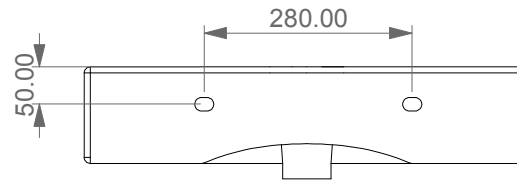

Lavabo Quad cm 60 monoforo
 (senza foro, tre fori su richiesta)
 Quad Washbasin cm 60 one hole
 (no hole, three holes on request)

FRONT

LEFT

TOP

REAR

SECTION

Designation Lavabo Quad cm 60 monoforo (senza foro, tre fori su richiesta) Quad Washbasin cm 60 one hole (no hole, three holes on request)	
Scale 1:10	This drawing including the respectedata may neither be duplicated nor modified nor altered without the consent of GSG Ceramic Design. The use of the data/technical drawings take place at users own risk and under exclusion of any liability of GSG Ceramic Design. The dimensions are not binding; products are subject to changes. Measurement shown may be subjected to small variations or are indicative.
cod. QULAV60	