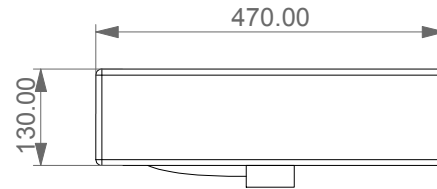

Lavabo Quad cm 60 monoforo
 (senza foro, tre fori su richiesta)
 Quad Washbasin cm 60 one hole
 (no hole, three holes on request)

FRONT

LEFT

TOP

REAR

SECTION

Designation Lavabo Quad cm 60 monoforo (senza foro, tre fori su richiesta) Quad Washbasin cm 60 one hole (no hole, three holes on request)	
Scale 1:10	This drawing including the respectedata may neither be duplicated nor modified nor altered without the consent of GSG Ceramic Design. The use of the data/technical drawings take place at users own risk and under exclusion of any liability of GSG Ceramic Design. The dimensions are not binding; products are subject to changes. Measurement shown may be subjected to small variations or are indicative.
cod. QULAV60	