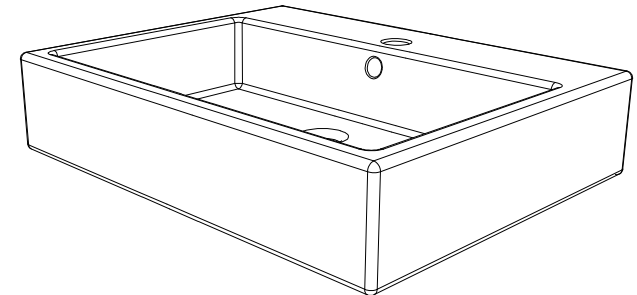

Lavabo Quad cm 60 monoforo
 (senza foro, tre fori su richiesta)
 Quad Washbasin cm 60 one hole
 (no hole, three holes on request)

FRONT

LEFT

TOP

REAR

SECTION

Designation Lavabo Quad cm 60 monoforo (senza foro, tre fori su richiesta) Quad Washbasin cm 60 one hole (no hole, three holes on request)	
Scale 1:10	This drawing including the respectedata may neither be duplicated nor modified nor altered without the consent of GSG Ceramic Design. The use of the data/technical drawings take place at users own risk and under exclusion of any liability of GSG Ceramic Design. The dimensions are not binding; products are subject to changes. Measurement shown may be subjected to small variations or are indicative.
cod. QULAV60	