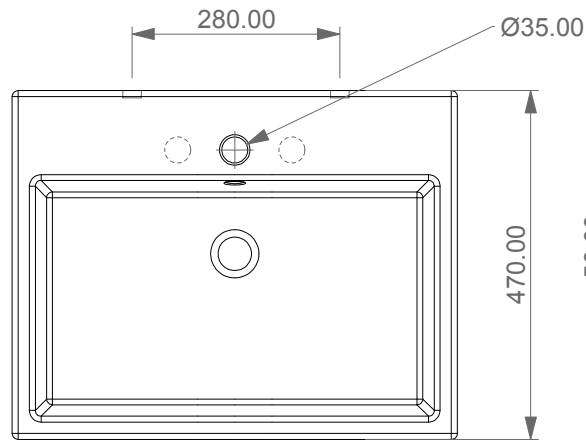

Lavabo Quad cm 60 monoforo
 (senza foro, tre fori su richiesta)
 Quad Washbasin cm 60 one hole
 (no hole, three holes on request)

FRONT

LEFT

TOP

REAR

SECTION

Designation Lavabo Quad cm 60 monoforo (senza foro, tre fori su richiesta) Quad Washbasin cm 60 one hole (no hole, three holes on request)	
Scale 1:10	This drawing including the respectedata may neither be duplicated nor modified nor altered without the consent of GSG Ceramic Design. The use of the data/technical drawings take place at users own risk and under exclusion of any liability of GSG Ceramic Design. The dimensions are not binding; products are subject to changes. Measurement shown may be subjected to small variations or are indicative.
cod. QULAV60	