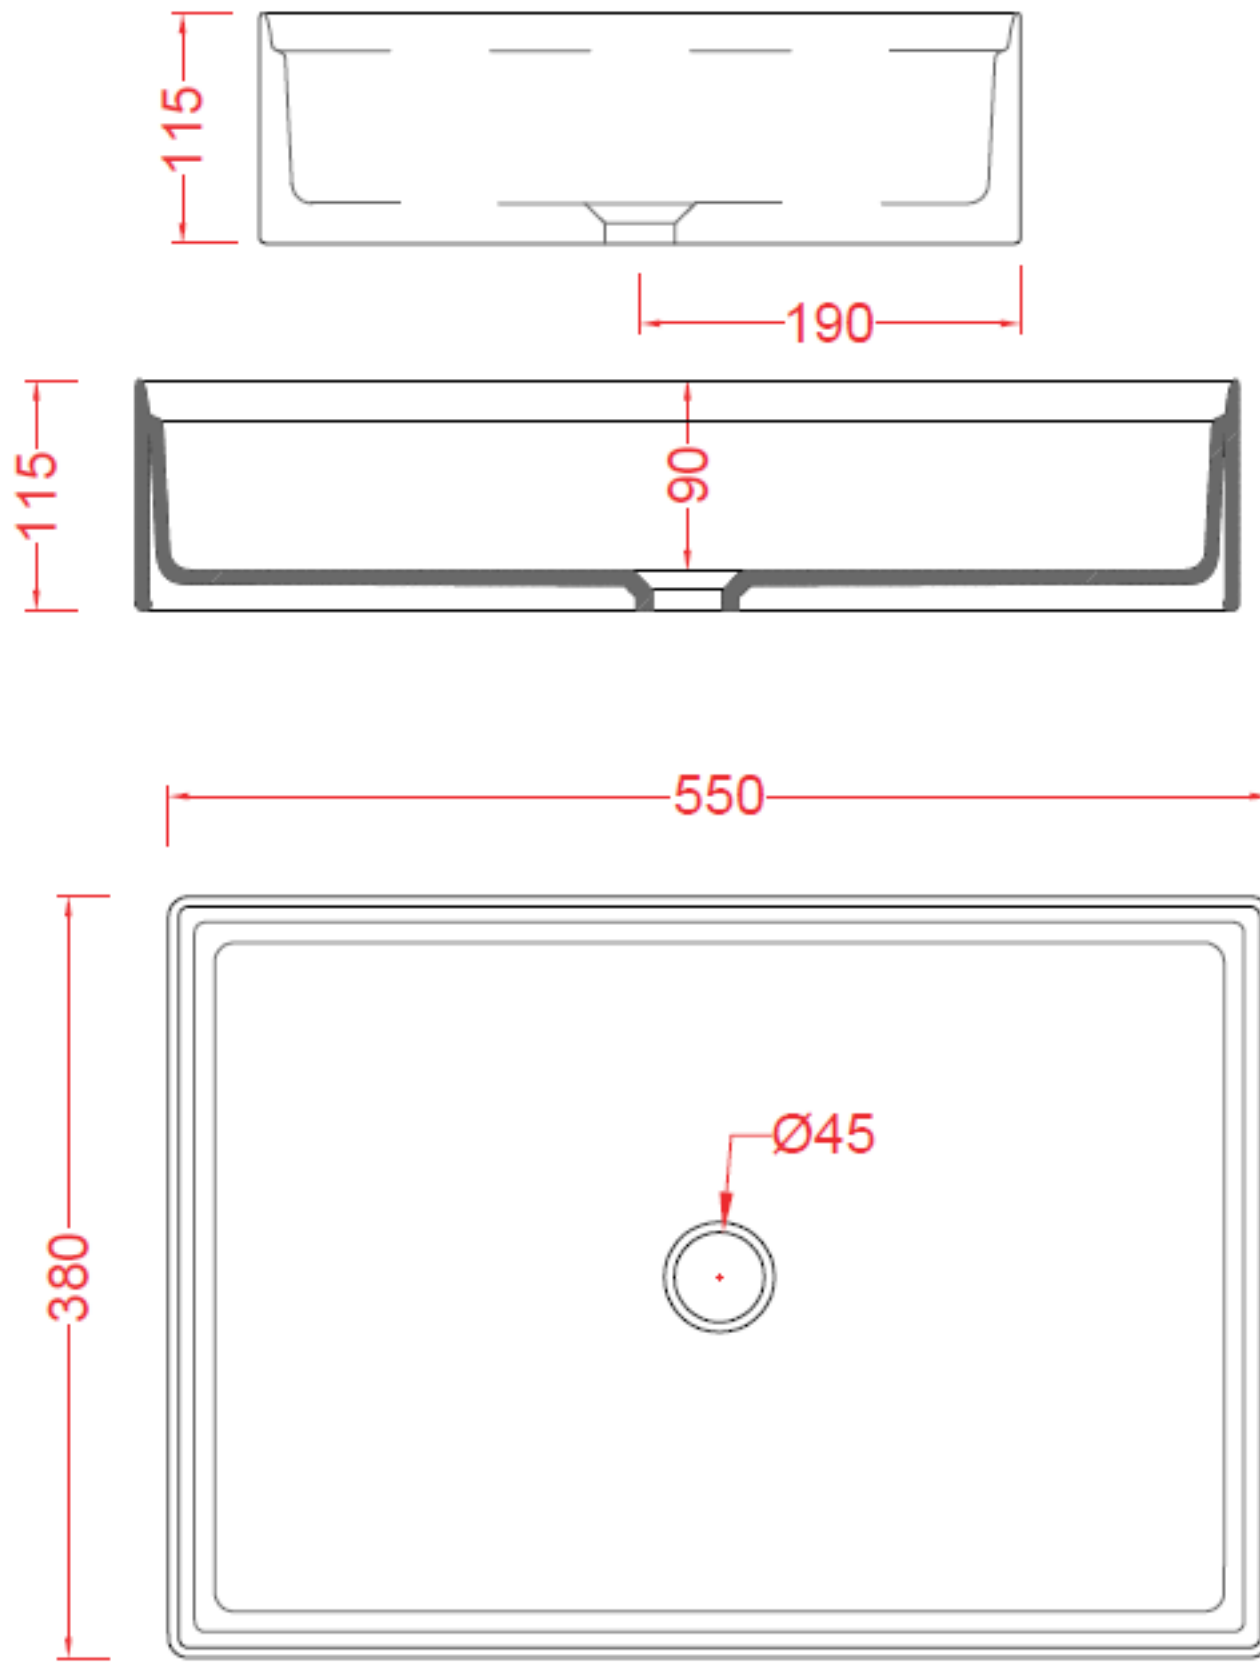

ART CERAM

SCALINO 38 X 55 | SCL002

the.artceram
made in Italy